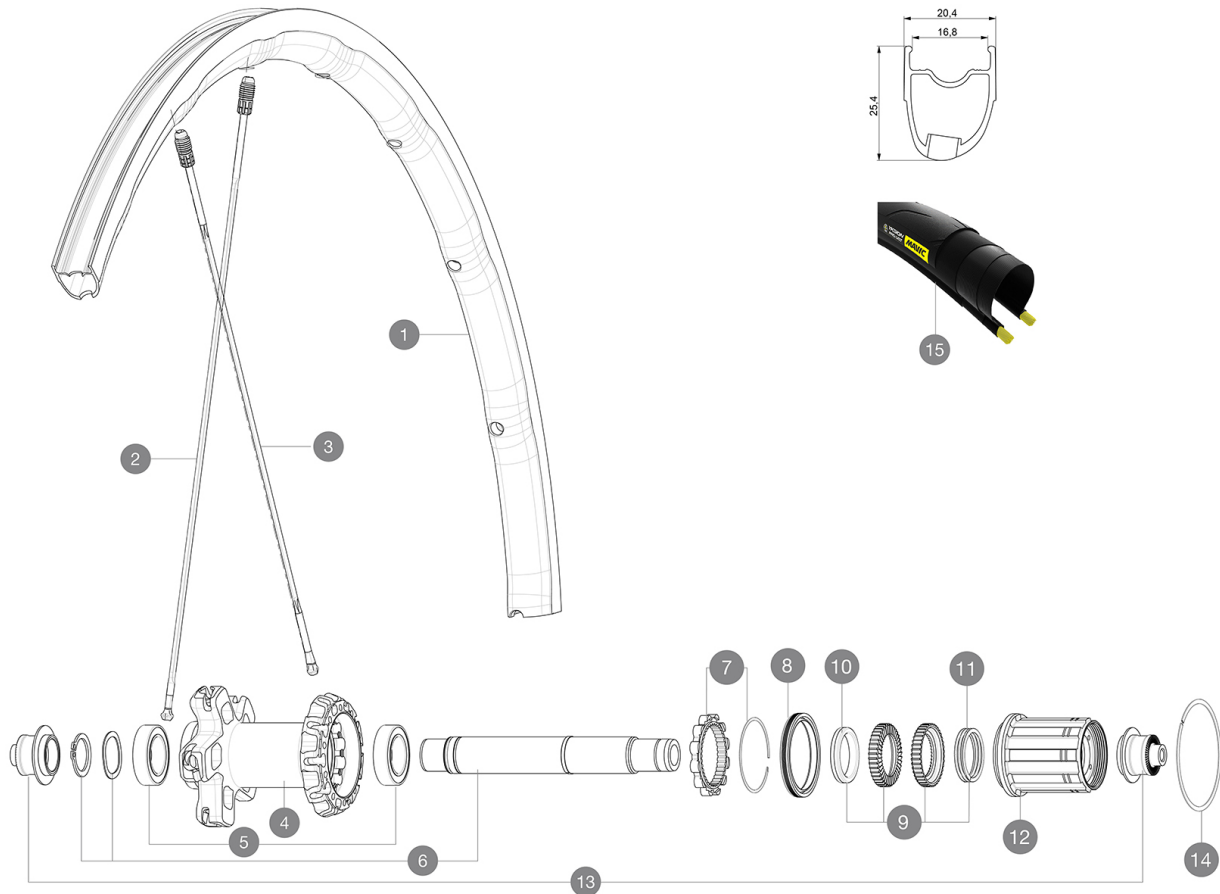

MAVIC Ksyrium Pro UST

ASTM CATEGORY 2 : road and offroad with jumps less than 15cm

For a longer longevity of the wheel, Mavic recommends that the total weight supported by the wheels don't exceed 120kg, bike included

Recommended tyre sizes: 25 to 32 mm

Max. Pressure: see indication on wheel and tyre. If they differ, use the lower of the 2

Max. Pressure tubeless: 25mm 7 bars - 100 PSI, 28mm 6 bars - 87 PSI. Max pressure tubetype: 25/28mm 7,7 bars - 110 PSI

REFERENCES WHEELS

R17231 Ksyrium Pro UST Rr

RIMS

&NBSP;:

1 LV2730700 KIT REAR RIM KSYRIUM PRO UST

SPOKES

2 L10844700 KIT 10 DS R-SYS SL/SLR TUB ALU BTD SPK 297,5mm
3 LV2278100 KIT 1 FT 285,5/1 RR KSYRIUM PRO UST SPK 273,5
3 LV2270500 KIT 12 DS KSY PRO/PRO DISC/SL C/PRO EXA SPK 273,5mm

HUB SHELLS

4 N/A HUB BODY
5 LV2560400 KIT 2 BEARINGS 17x28x7 + WAVED WASHER + CLIP
6 LV2252800 KIT ID360 UB REAR AXLE W/CLIP/WAVED WASHER
7 LV2252700 KIT ID360 INSERT SHAPED EAR LOBE > 2017
8 LV2251600 KIT ID360 SEAL + GREASE
9 LV2251700 KIT ID360 2 RATCHETS + SPRING + GREASE
10 LV2500500 KIT ID360 3 PADS NOISE REDUCING
11 LV2251800 KIT 3 ID360 ROAD SPRINGS
12 LV3430100 HG11 Freewheel Body ID360
13 LV2253100 KIT REAR AXLE ADAPTOR QUICK RELEASE ID360
14 LV2252200 KIT 2 REAR HUB RETENTION RINGS 48mm

TYRES

15 39938825 Yksion Pro UST 700x25