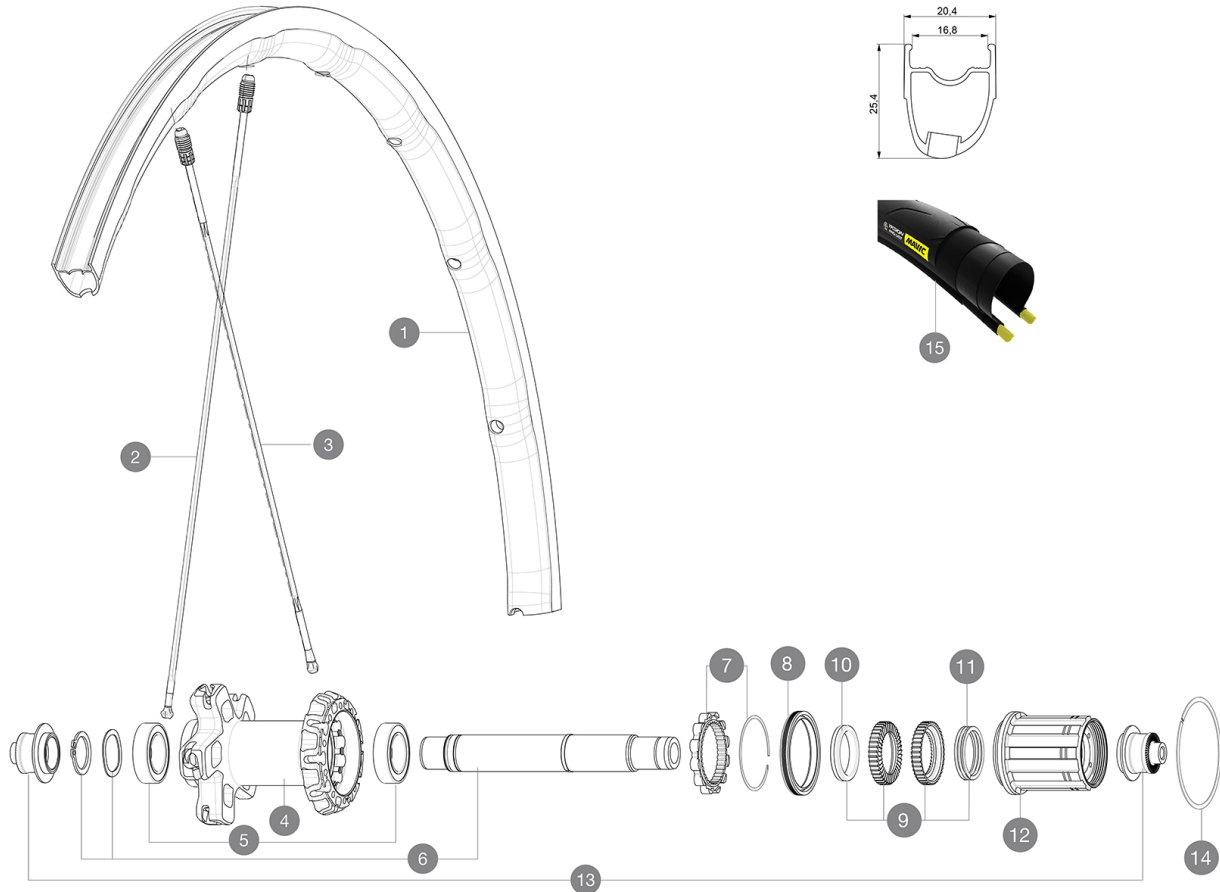

MAVIC Ksyrium Pro UST

ASTM CATEGORY 2 : road and offroad with jumps less than 15cm

For a longer longevity of the wheel, Mavic recommends that the total weight supported by the wheels don't exceed 120kg, bike included

Recommended tyre sizes: 25 to 32 mm

Max. Pressure: see indication on wheel and tyre. If they differ, use the lower of the 2

Max. Pressure tubeless: 25mm 7 bars - 100 PSI, 28mm 6 bars - 87 PSI. Max pressure tubetype: 25/28mm 7,7 bars - 110 PSI

REFERENCES WHEELS

R17231 Ksyrium Pro UST Rr

RIMS

&NBSP;:

1 LV2730700 KIT REAR RIM KSYRIUM PRO UST

SPOKES

2 L10844700 KIT 10 DS R-SYS SL/SLR TUB ALU BTD SPK 297,5mm
3 LV2278100 KIT 1 FT 285,5/1 RR KSYRIUM PRO UST SPK 273,5
3 LV2270500 KIT 12 DS KSY PRO/PRO DISC/SL C/PRO EXA SPK 273,5mm

HUB SHELLS

4 N/A HUB BODY
5 LV2560400 KIT 2 BEARINGS 17x28x7 + WAVED WASHER + CLIP
6 LV2252800 KIT ID360 UB REAR AXLE W/CLIP/WAVED WASHER
7 LV2252700 KIT ID360 INSERT SHAPED EAR LOBE > 2017
8 LV2251600 KIT ID360 SEAL + GREASE
9 LV2251700 KIT ID360 2 RATCHETS + SPRING + GREASE
10 LV2500500 KIT ID360 3 PADS NOISE REDUCING
11 LV2251800 KIT 3 ID360 ROAD SPRINGS
12 LV3430100 HG11 Freewheel Body ID360
13 LV2253100 KIT REAR AXLE ADAPTOR QUICK RELEASE ID360
14 LV2252200 KIT 2 REAR HUB RETENTION RINGS 48mm

TYRES

15 39938825 Yksion Pro UST 700x25