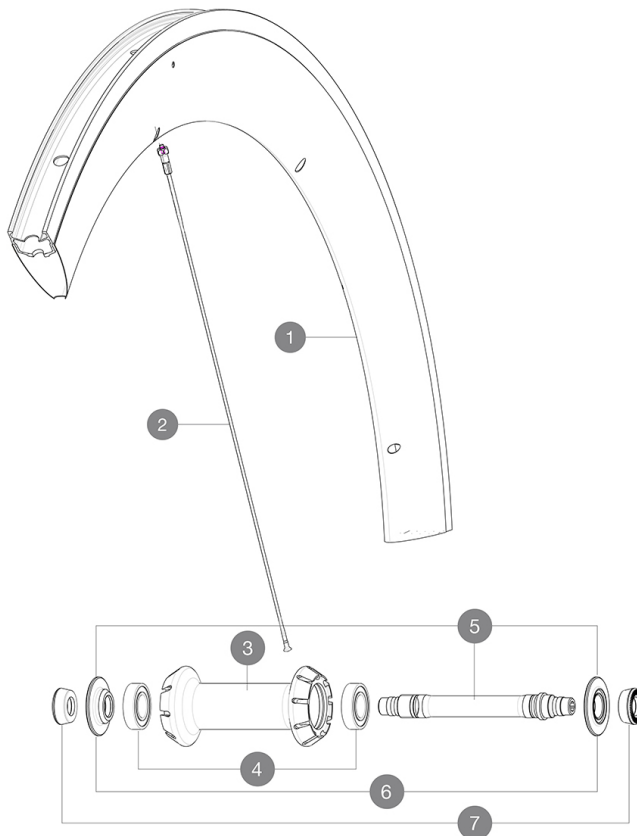

ASTM 1 :  
25mm 32 mm  
23mm 8.7 bars - 125 psi, 25mm 7.7 bars - 110 psi

参照ホイール

F76251 CometeProCarbUBFISV

RIMS

&NBSP;:

1	LV2732000	KIT FRONT RIM COMETE PRO CARBON
	LV2690200	KIT CARBON RIM TAPE 18x622mm (SPECIAL RIM TAPE)

SPOKES

2	LV3661900	KIT 12 NDS COMETE PRO CARBON BUTTED AERO STAINLESS
2	LV227940001	SPOKE PRO COMETE PRO CARBON SPOKE 287mm - while stock last

HUB SHELLS

3	N/A	HUB BODY
4	LM4007800	FRONT HUB 6901 BEARINGS
5	L30870000	FRONT AXLE ROAD RIM BRAKING QRM +
6	LV2252500	FRONT SETTING NUT & DUST PROTECTOR MY16
7	L35117300	FRONT OR REAR FORK REST KIT R-SYS 2013

TYRES

8	L37805300	Yksion Pro GripLink White 25
---	-----------	------------------------------