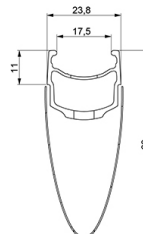

ASTM 1 :  
25mm 32 mm  
23mm 8.7 bars - 125 psi, 25mm 7.7 bars - 110 psi

参照ホイール

F76251 CometeProCarbUBFISV

RIMS

&NBSP;:

1	LV2732000	KIT FRONT RIM COMETE PRO CARBON
	LV2690200	KIT CARBON RIM TAPE 18x622mm (SPECIAL RIM TAPE)

SPOKES

2	LV3661900	KIT 12 NDS COMETE PRO CARBON BUTTED AERO STAINLESS
2	LV227940001	SPOKE PRO COMETE PRO CARBON SPOKE 287mm - while stock last

HUB SHELLS

3	N/A	HUB BODY
4	LM4007800	FRONT HUB 6901 BEARINGS
5	L30870000	FRONT AXLE ROAD RIM BRAKING QRM +
6	LV2252500	FRONT SETTING NUT & DUST PROTECTOR MY16
7	L35117300	FRONT OR REAR FORK REST KIT R-SYS 2013