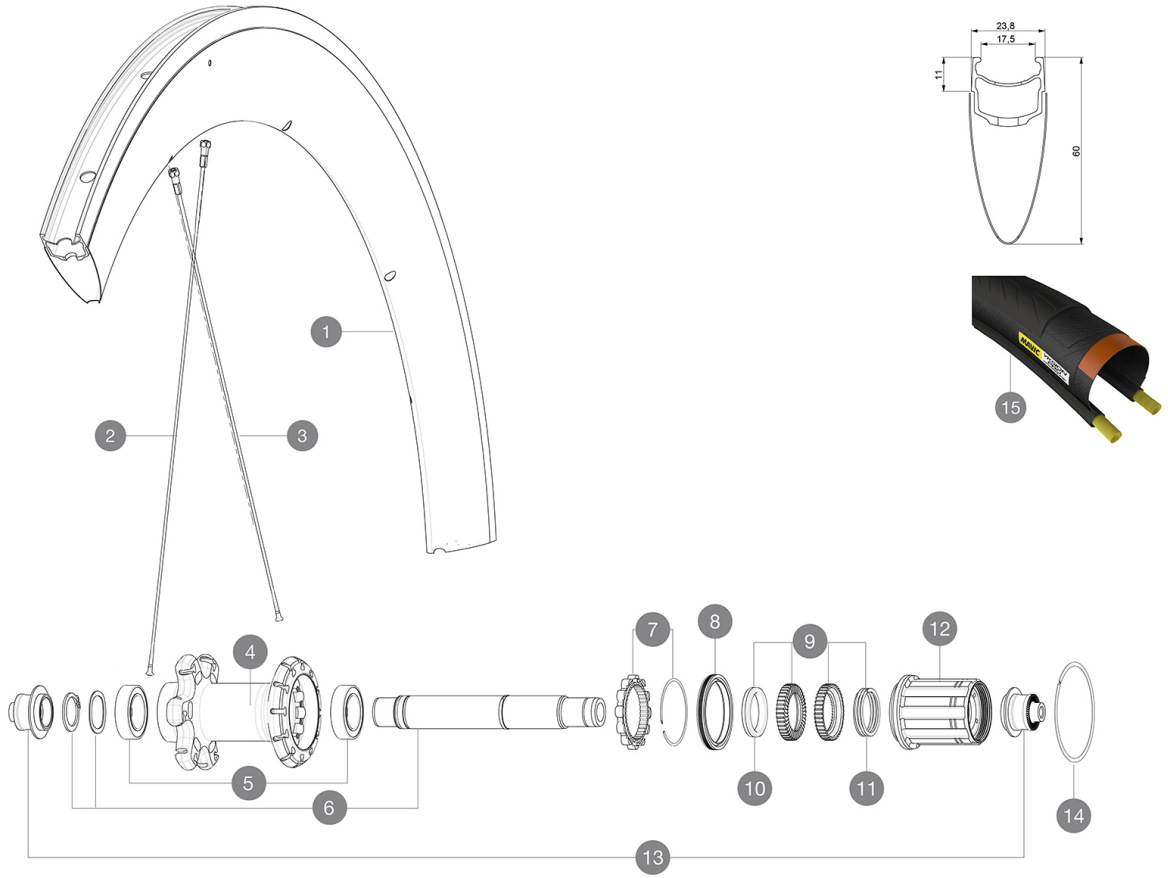

Comete Pro Carbon

参照ホイール

R20941 CometeProCarbUBRrSV

ASTM A854 1: 120
25mm 32 mm
23mm 8.7 bars - 125 psi, 25mm 7.7 bars - 110 psi

RIMS

&NBSP;:

1	LV2732100	KIT REAR RIM COMETE PRO CARBON
	LV2690200	KIT CARBON RIM TAPE 18x622mm (SPECIAL RIM TAPE)

SPOKES

2	LV3662000	KIT 12 DS COMETE PRO CARBON UB/D BUTTED AERO STAINLESS
2	LV3661900	SPOKE ENDS COMETE PRO CARBON BUTTED AERO STAINLESS
2	LV227950001	SPOKE 301
		KIT 10 DS COMETE PRO CARBON SPOKE 301mm - while stock last
3	LV227960001	KIT 12 DS COMETE PRO CARBON UB/DISC SPK 277mm - while stock

HUB SHELLS

4	N/A	HUB BODY
5	LV2560400	KIT ID360 2 BEARINGS 17x28x7 + CIRCLIP + WAVED WASHER (QRM)
6	LV2252800	KIT ID360 UB REAR WHEEL AXLE WITH CIRCLIP/WAVE WASHER
7	LV2252700	KIT ID360 INSERT SHAPED EAR LOBE > 2017
8	LV2251600	ID360 SEAL + GREASE
9	LV2251700	ID360 2 RATCHETS + SPRING + GREASE
10	LV2500500	Kit 3 ID360 pad for noise reduction
11	LV2251800	KIT 3 ID360 ROAD SPRINGS
12	LV3430100	HG11 Freewheel Body ID360
13	LV2253100	KIT REAR AXLE ADAPTOR QUICK RELEASE ID360
14	LV2252200	KIT 2 REAR HUB RETENTION RINGS 48mm