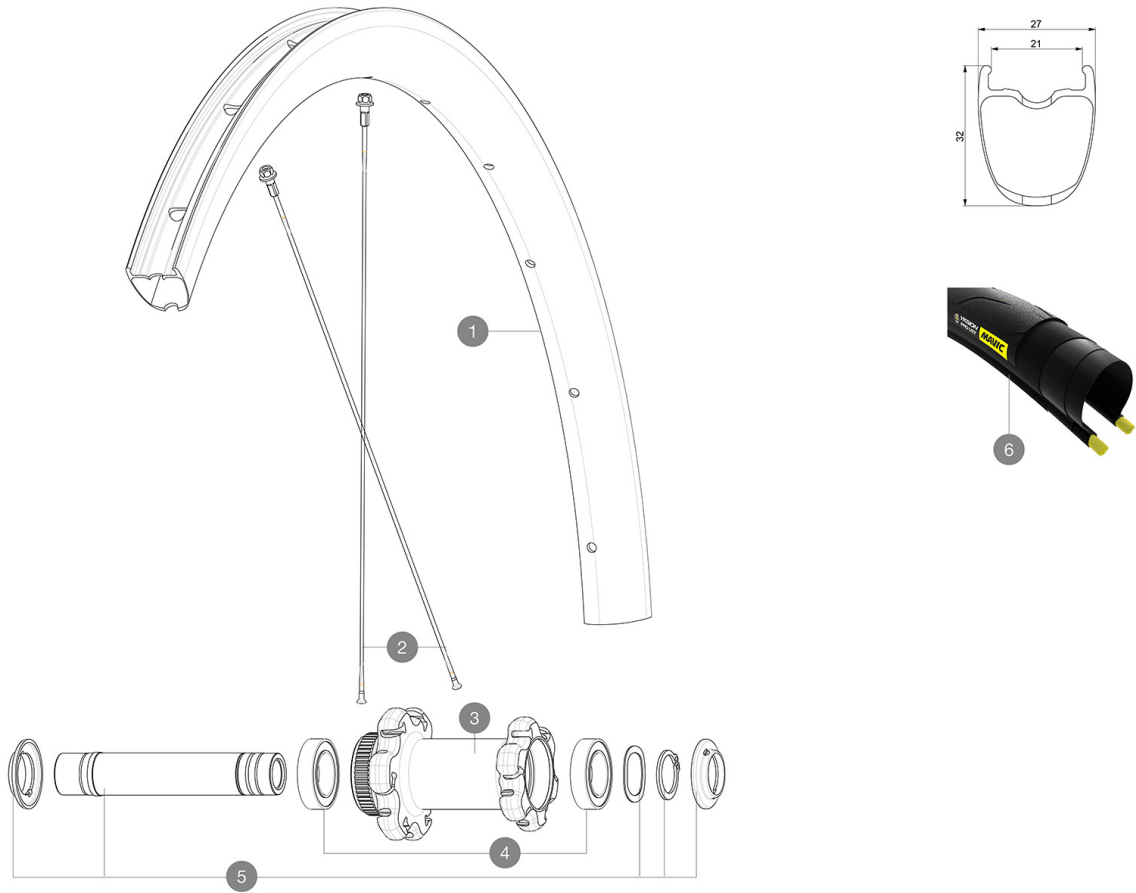

Ksyrium Pro Carbon SL UST Disc

参照ホイール

F80671 KsyProCarbSLUST DCL 19 Ft

ASTM 1: 120
25x32mm
2: 25mm 6 bars - 87 PSI, 28mm 5 bars - 70 PSI
25mm 7 bars - 102 PSI, 28mm 6 bars - 87 PSI

RIMS

&NBSP;:

1	LV2736600	KIT FRONT RIM KSYRIUM PRO CARBON UST Disc 19/KSYRIUM PRO
1	LV4093200	FRONT/REAR RIM COSMIC SL 32 DISC
	LV2620100	UST RIM TAPE 25mm (for 21-24mm wide rim)

SPOKES

2	LV3666300	KIT 12 FRT/NDS BUTTED AERO STAINLESS SPOKE 283 KSYRIUM
2	LV3666200	FRONT/REAR NDS STAMPED STAINLESS SPOKE 283 KSYRIUM PRO CARBON

HUB SHELLS

3	N/A	HUB BODY
4	LV2500900	KIT BEARINGS 18x30x7 + WAVED WASHER + CLIP
5	LV2374100	KIT QRM AUTO FRONT L3 AXLE 100x12mm DCL - while stock last
5	LV2374000	KIT 12x100mm FRONT AXLE DCL QRM AUTO ALLROAD > 2019