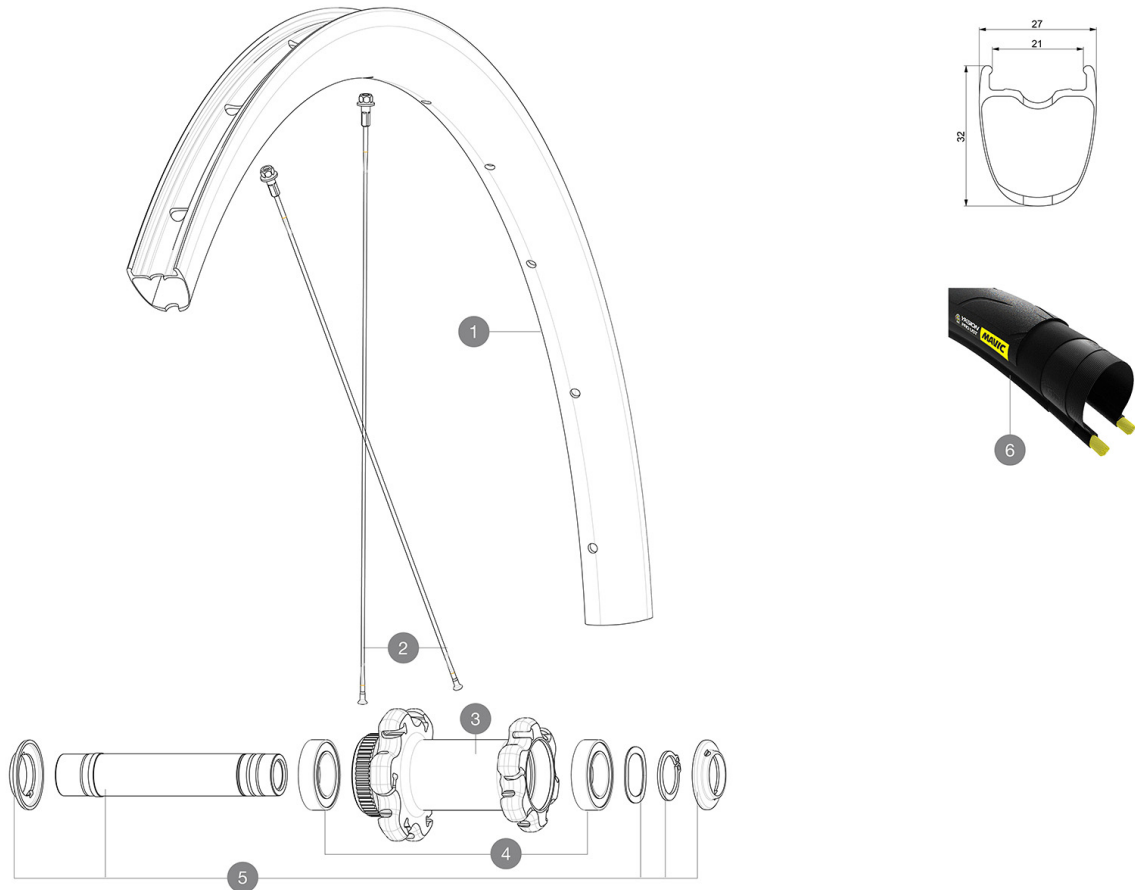

MAVIC Ksyrium Pro Carbon SL UST Disc

ASTM CATEGORY 1 : road only

For a longer longevity of the wheel, Mavic recommends that the total weight supported by the wheels don't exceed 120kg, bike included

Recommended tyre sizes: 25 to 32 mm

Max. Pressure: see indication on wheel and tyre. If they differ, use the lower of the 2

Max. Pressure tubeless: 25mm 6 bars - 87 PSI, 28mm 5 bars - 70 PSI. Max pressure tubetype: 25mm 7 bars - 102 PSI, 28mm 6 bars - 87 PSI

REFERENCES WHEELS

F80671 KsyProCarbSLUST DCL 19 Ft

RIMS

&NBSP::

1	LV2736600	KIT FRONT RIM KSYRIUM PRO CARBON UST Disc 19/KSYRIUM PRO CAR
1	LV4093200	Kit Front/Rear rim Cosmic SL 32 Disc
	LV2620100	UST RIM TAPE 25mm (for 21-24mm wide rim)

SPOKES

2	LV3666300	KIT 12 FRT/NDS BUTTED AERO STAINLESS SPOKE 283 KSYRIUM PRO C
2	LV3666200	KIT 2 FRT/NDS STAMPED STAINLESS SPOKE 283 KSYRIUM PRO CARBON

HUB SHELLS

3	N/A	HUB BODY
4	LV2500900	KIT BEARINGS 18x30x7 + WAVED WASHER + CLIP
5	LV2374100	KIT QRM AUTO FRONT L3 AXLE 100x12mm DCL - while stock last
5	LV2374000	KIT 12x100mm FRONT AXLE DCL QRM AUTO ALLROAD > 2019

TYRES

6	39938825	Yksion Pro UST 700x25