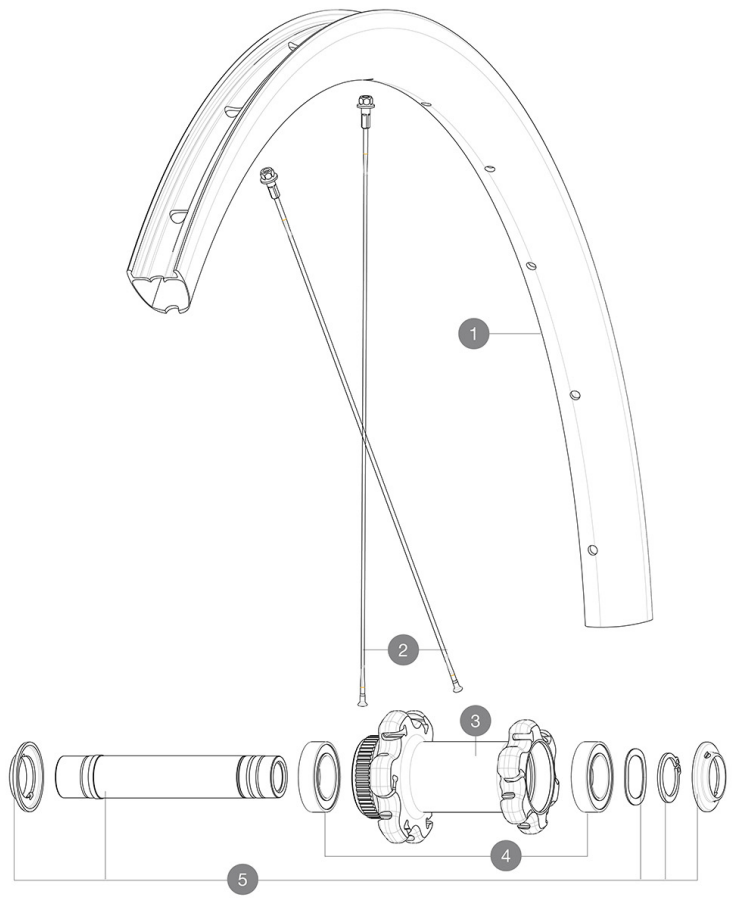

MAVIC Ksyrium Pro Carbon SL UST Disc

REFERENCES WHEELS

F80671 KsyProCarbSLUST DCL 19 Ft

ASTM CATEGORY 1 : road only
 For a longer longevity of the wheel, Mavic recommends that the total weight supported by the wheels don't exceed 120kg, bike included
 Recommended tyre sizes: 25 to 32 mm
 Max. Pressure: see indication on wheel and tyre. If they differ, use the lower of the 2
 Max. Pressure tubeless: 25mm 6 bars - 87 PSI, 28mm 5 bars - 70 PSI. Max pressure tubetype: 25mm 7 bars - 102 PSI, 28mm 6 bars - 87 PSI

RIMS

&NBSP;:

1	LV2736600	KIT FRONT RIM KSYRIUM PRO CARBON UST Disc 19/KSYRIUM PRO CAR
1	LV4093200	Kit Front/Rear rim Cosmic SL 32 Disc
	LV2620100	UST RIM TAPE 25mm (for 21-24mm wide rim)

SPOKES

2	LV3666300	KIT 12 FRT/NDS BUTTED AERO STAINLESS SPOKE 283 KSYRIUM PRO C
2	LV3666200	KIT 2 FRT/NDS STAMPED STAINLESS SPOKE 283 KSYRIUM PRO CARBON

HUB SHELLS

3	N/A	HUB BODY
4	LV2500900	KIT BEARINGS 18x30x7 + WAVED WASHER + CLIP
5	LV2374100	KIT QRM AUTO FRONT L3 AXLE 100x12mm DCL - while stock last
5	LV2374000	KIT 12x100mm FRONT AXLE DCL QRM AUTO ALLROAD > 2019