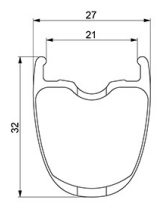

MAVIC Ksyrium Pro Carbon SL UST Disc

REFERENCES WHEELS

F80671 KsyProCarbSLUST DCL 19 Ft

ASTM CATEGORY 1 : road only
 For a longer longevity of the wheel, Mavic recommends that the total weight supported by the wheels don't exceed 120kg, bike included
 Recommended tyre sizes: 25 to 32 mm
 Max. Pressure: see indication on wheel and tyre. If they differ, use the lower of the 2
 Max. Pressure tubeless: 25mm 6 bars - 87 PSI, 28mm 5 bars - 70 PSI. Max pressure tubetype: 25mm 7 bars - 102 PSI, 28mm 6 bars - 87 PSI

RIMS

&NBSP;:

1	LV2736600	KIT FRONT RIM KSYRIUM PRO CARBON UST Disc 19/KSYRIUM PRO CAR
1	LV4093200	Kit Front/Rear rim Cosmic SL 32 Disc
	LV2620100	UST RIM TAPE 25mm (for 21-24mm wide rim)

SPOKES

2	LV3666300	KIT 12 FRT/NDS BUTTED AERO STAINLESS SPOKE 283 KSYRIUM PRO C
2	LV3666200	KIT 2 FRT/NDS STAMPED STAINLESS SPOKE 283 KSYRIUM PRO CARBON

HUB SHELLS

3	N/A	HUB BODY
4	LV2500900	KIT BEARINGS 18x30x7 + WAVED WASHER + CLIP
5	LV2374100	KIT QRM AUTO FRONT L3 AXLE 100x12mm DCL - while stock last
5	LV2374000	KIT 12x100mm FRONT AXLE DCL QRM AUTO ALLROAD > 2019