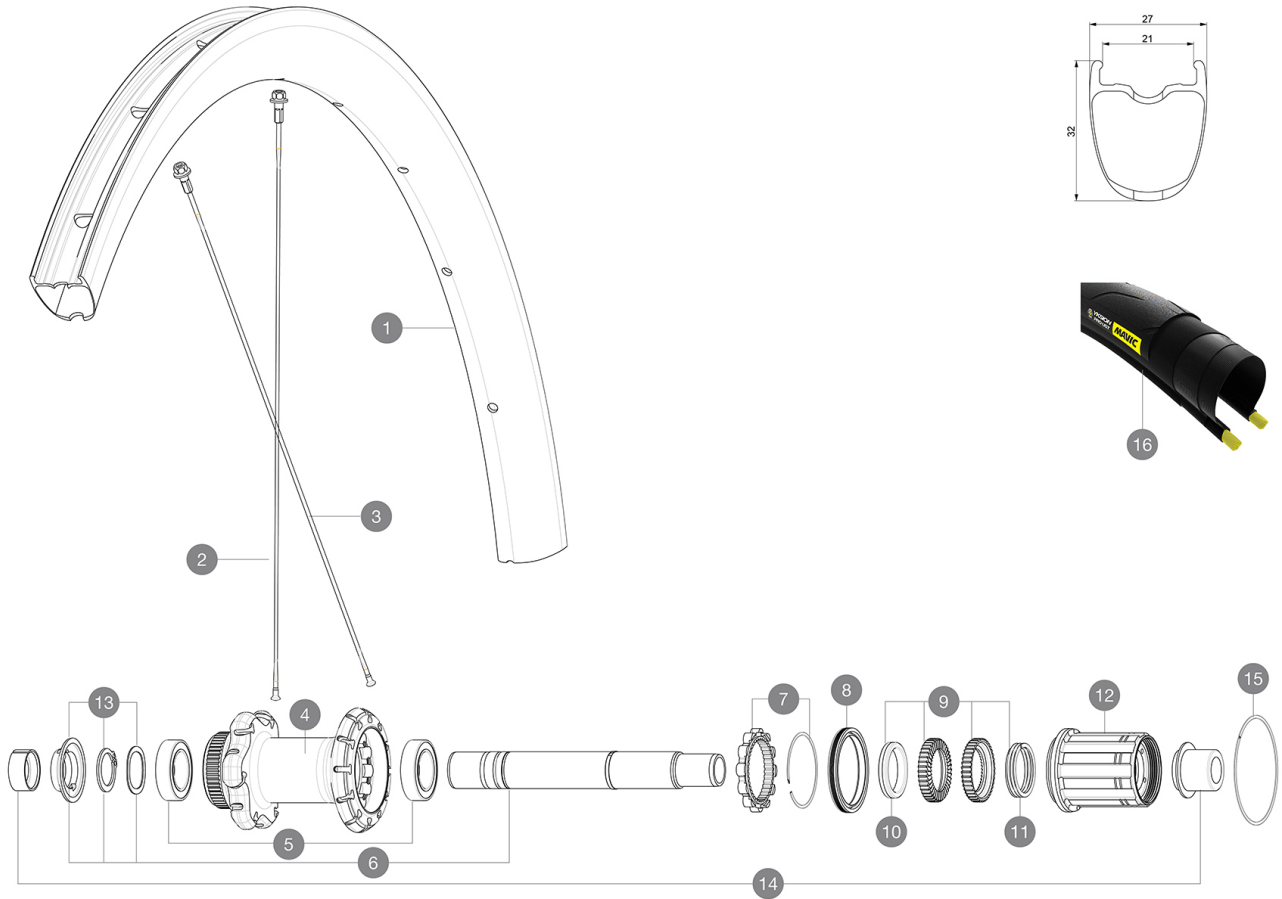

Ksyrium Pro Carbon SL UST Disc

ASTM 1: 120
25x32mm
25mm 6 bars - 87 PSI, 28mm 5 bars - 70 PSI
25mm 7 bars - 102 PSI, 28mm 6 bars - 87 PSI

参照ホイール

R22941 KsyProCarbSLUST DCL 19 Rr

RIMS

&NBSP;:

1	LV4093200	Kit Front/Rear rim Cosmic SL 32 Disc
1	LV2737700	KIT REAR RIM KSYRIUM PRO CARBON SL UST Disc - while stock la
	LV2620100	UST RIM TAPE 25mm (for 21-24mm wide rim)

SPOKES

2	LV3666200	KIT 2 FRT/NDS STAMPED STAINLESS SPOKE 283 KSYRIUM PRO CARBON
2	LV3666300	KIT 2 FRT/NDS BUTTED AERO STAINLESS SPOKE 283 KSYRIUM PRO
3	LV3666400	KIT 2 DS BUTTED AERO STAINLESS SPOKE 266 KSYRIUM PRO CARBON

HUB SHELLS

4	N/A	HUB BODY
5	LV2560400	KIT ID360 2 BEARINGS 17x28x7 + CIRCLIP + WAVED WASHER (QRM)
6	LV2252900	KIT ID360 CENTER LOCK 135/142mm AXLE WITH CIRCLIP
7	LV2252700	KIT ID360 INSERT SHAPED EAR LOBE > 2017
8	LV2251600	ID360 SEAL + GREASE
9	LV2251700	ID360 2 RATCHETS + SPRING + GREASE
10	LV2500500	Kit 3 ID360 pad for noise reduction
11	LV2251800	KIT 3 ID360 ROAD SPRINGS
12	LV3430100	HG11 Freewheel Body ID360
13	LV2560500	KIT ADJUST. SYSTEM QRM AUTO ID360 for 17x28x7 bearing
14	LV2510700	ID360 EVO REAR AXLE ADAPTERS 12x142mm DCL & D6T