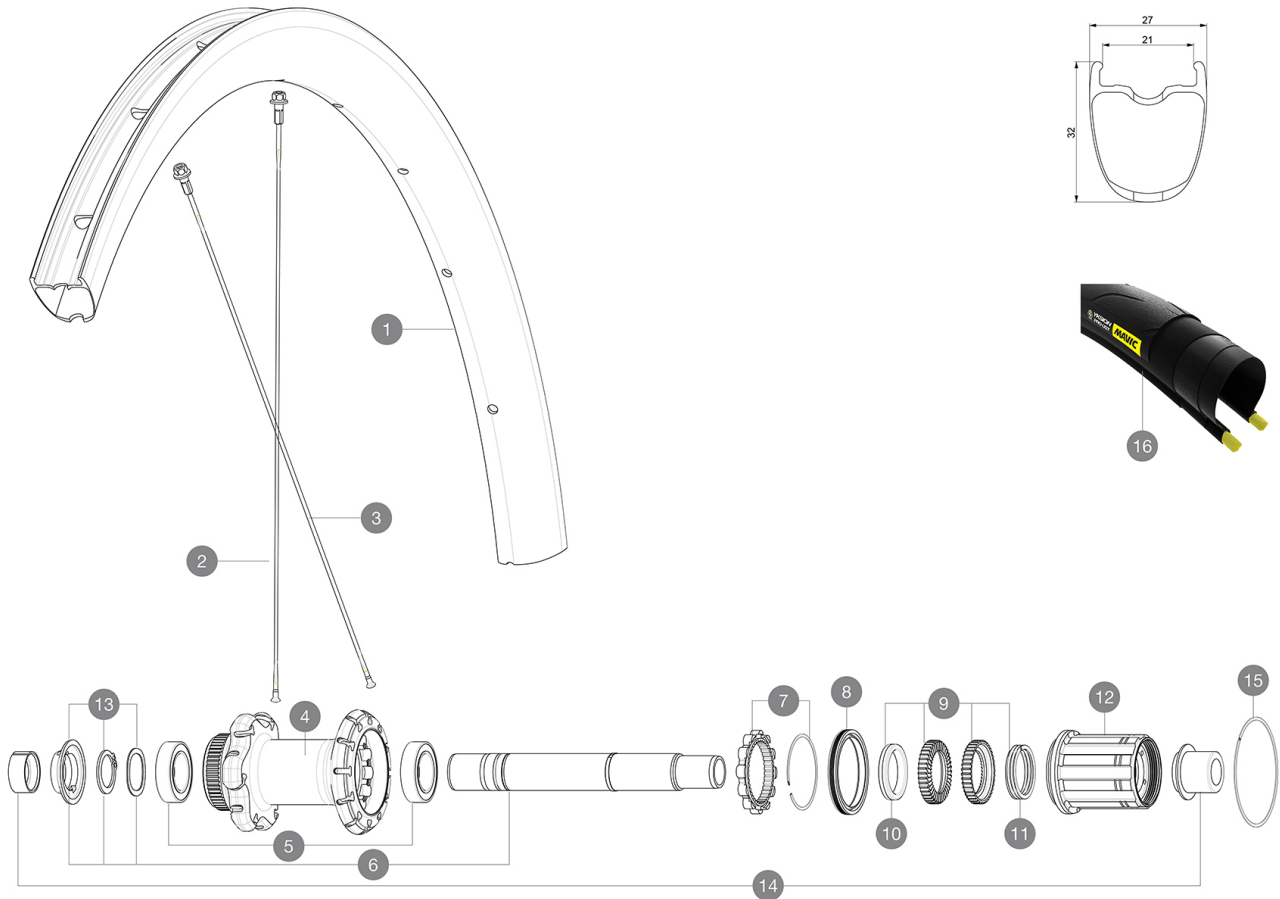

MAVIC Ksyrium Pro Carbon SL UST Disc

ASTM CATEGORY 1 : road only

For a longer longevity of the wheel, Mavic recommends that the total weight supported by the wheels don't exceed 120kg, bike included

Recommended tyre sizes: 25 to 32 mm

Max. Pressure: see indication on wheel and tyre. If they differ, use the lower of the 2

Max. Pressure tubeless: 25mm 6 bars - 87 PSI, 28mm 5 bars - 70 PSI. Max pressure tubetype: 25mm 7 bars - 102 PSI, 28mm 6 bars - 87 PSI

REFERENCES WHEELS

R22941 KsyProCarbSLUST DCL 19 Rr

RIMS

&NBSP;:

1	LV4093200	Kit Front/Rear rim Cosmic SL 32 Disc
1	LV2737700	KIT REAR RIM KSYRIUM PRO CARBON SL UST Disc - while stock la
	LV2620100	UST RIM TAPE 25mm (for 21-24mm wide rim)

SPOKES

2	LV3666200	KIT 2 FRT/NDS STAMPED STAINLESS SPOKE 283 KSYRIUM PRO CARBON
2	LV3666300	KIT 12 FRT/NDS BUTTED AERO STAINLESS SPOKE 283 KSYRIUM PRO C
3	LV3666400	KIT 12 DS BUTTED AERO STAINLESS SPOKE 266 KSYRIUM PRO CARBON

HUB SHELLS

4	N/A	HUB BODY
5	LV2560400	KIT 2 BEARINGS 17x28x7 + WAVED WASHER + CLIP
6	LV2252900	KIT ID360 CENTER LOCK 135/142mm AXLE W/CLIP
7	LV2252700	KIT ID360 INSERT SHAPED EAR LOBE > 2017
8	LV2251600	KIT ID360 SEAL + GREASE
9	LV2251700	KIT ID360 2 RATCHETS + SPRING + GREASE
10	LV2500500	KIT ID360 3 PADS NOISE REDUCING
11	LV2251800	KIT 3 ID360 ROAD SPRINGS
12	LV3430100	HG11 Freewheel Body ID360
13	LV2560500	KIT ADJUST. SYSTEM QRM AUTO ID360 for 17x28x7 bearing
14	LV2510700	ID360V2RrAxleAdapt12x142/148

15 LV2252200 KIT 2 REAR HUB RETENTION RINGS 48mm

TYRES

16 39938825 Yksion Pro UST 700x25