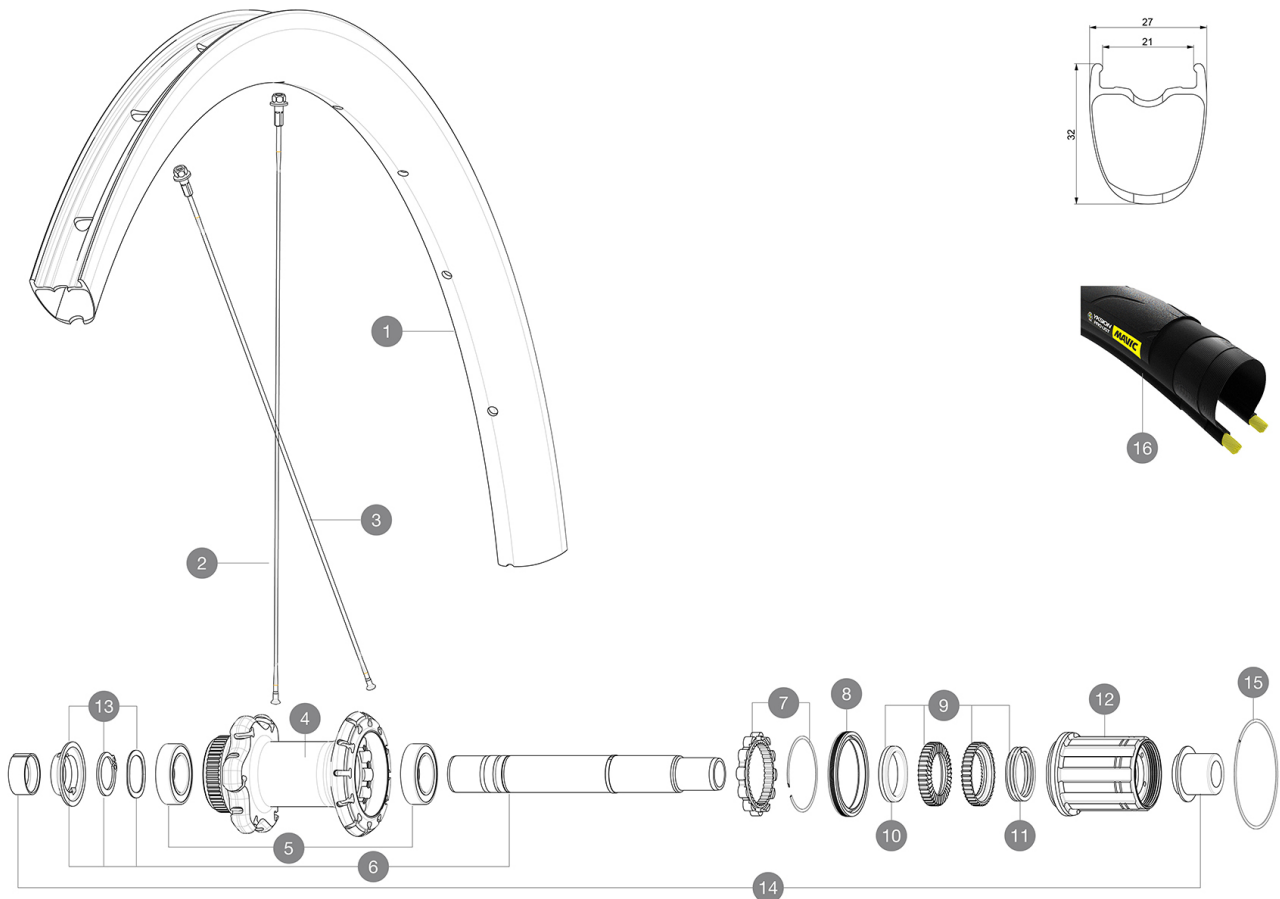

MAVIC Ksyrium Pro Carbon SL UST Disc

ASTM CATEGORY 1 : road only

For a longer longevity of the wheel, Mavic recommends that the total weight supported by the wheels don't exceed 120kg, bike included

Recommended tyre sizes: 25 to 32 mm

Max. Pressure: see indication on wheel and tyre. If they differ, use the lower of the 2

Max. Pressure tubeless: 25mm 6 bars - 87 PSI, 28mm 5 bars - 70 PSI. Max pressure tubetype: 25mm 7 bars - 102 PSI, 28mm 6 bars - 87 PSI

REFERENCES WHEELS

R22941 KsyProCarbSLUST DCL 19 Rr

RIMS

&NBSP;:

1	LV4093200	Kit Front/Rear rim Cosmic SL 32 Disc
1	LV2737700	KIT REAR RIM KSYRIUM PRO CARBON SL UST Disc - while stock la
	LV2620100	UST RIM TAPE 25mm (for 21-24mm wide rim)

SPOKES

2	LV3666200	KIT 2 FRT/NDS STAMPED STAINLESS SPOKE 283 KSYRIUM PRO CARBON
2	LV3666300	KIT 12 FRT/NDS BUTTED AERO STAINLESS SPOKE 283 KSYRIUM PRO C
3	LV3666400	KIT 12 DS BUTTED AERO STAINLESS SPOKE 266 KSYRIUM PRO CARBON

HUB SHELLS

4	N/A	HUB BODY
5	LV2560400	KIT 2 BEARINGS 17x28x7 + WAVED WASHER + CLIP
6	LV2252900	KIT ID360 CENTER LOCK 135/142mm AXLE W/CLIP
7	LV2252700	KIT ID360 INSERT SHAPED EAR LOBE > 2017
8	LV2251600	KIT ID360 SEAL + GREASE
9	LV2251700	KIT ID360 2 RATCHETS + SPRING + GREASE
10	LV2500500	KIT ID360 3 PADS NOISE REDUCING
11	LV2251800	KIT 3 ID360 ROAD SPRINGS
12	LV3430100	HG11 Freewheel Body ID360
13	LV2560500	KIT ADJUST. SYSTEM QRM AUTO ID360 for 17x28x7 bearing
14	LV2510700	ID360V2RrAxleAdapt12x142/148

15 LV2252200 KIT 2 REAR HUB RETENTION RINGS 48mm

TYRES

16 39938825 Yksion Pro UST 700x25