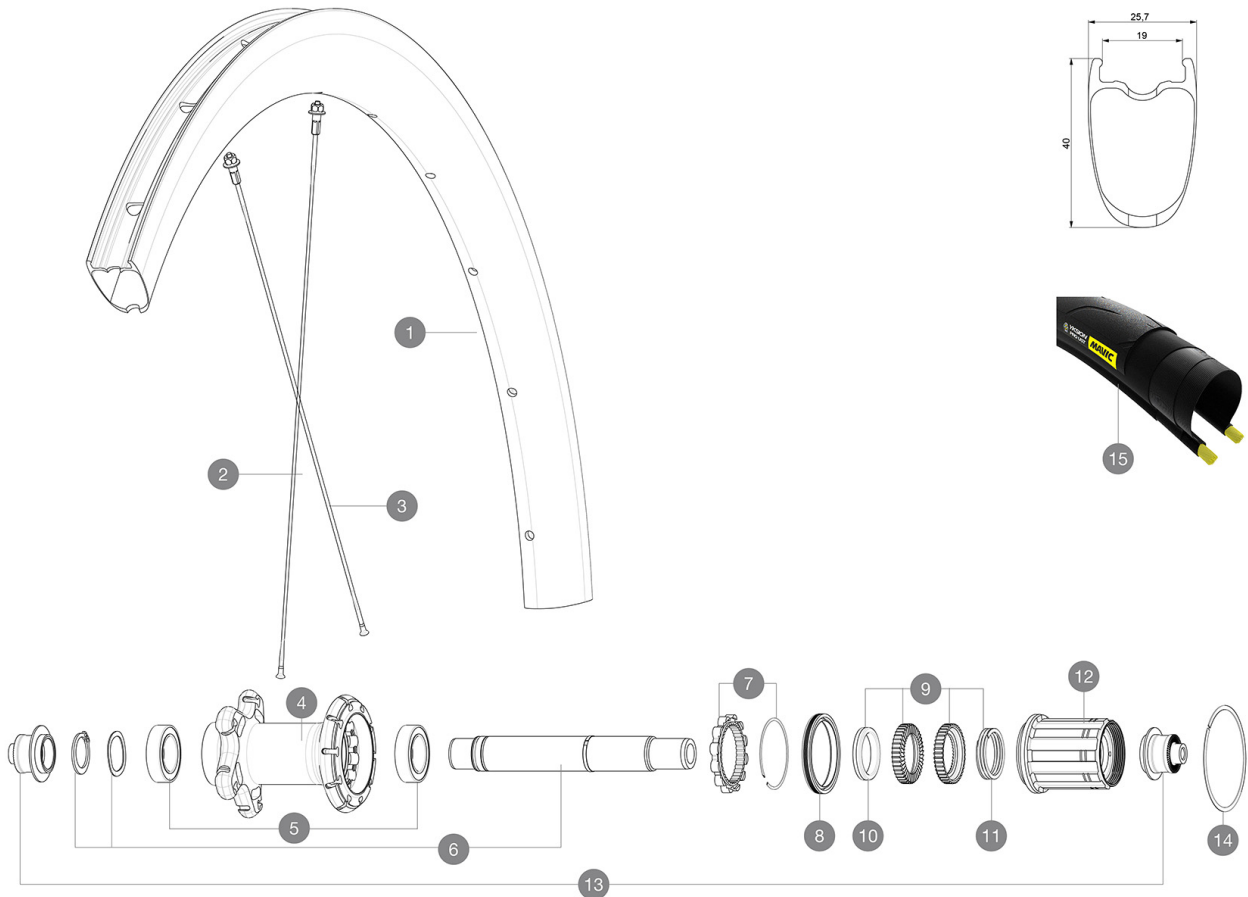

MAVIC Cosmic Pro Carbon SL UST

ASTM CATEGORY 1 : road only

For a longer longevity of the wheel, Mavic recommends that the total weight supported by the wheels don't exceed 120kg, bike included

Recommended tyre sizes: 25 to 32 mm

Max. Pressure: see indication on wheel and tyre. If they differ, use the lower of the 2

Max. Pressure tubeless: 25mm 6 bars - 87 PSI, 28mm 5 bars - 70 PSI. Max pressure tubetype: 25mm 7 bars - 102 PSI, 28mm 6 bars - 87 PSI

REFERENCES WHEELS

R30151 CosmicProCarb SL UST19 Rr

RIMS

&NBSP::

1	LV4092700	Kit Rear rim Cosmic SL 40 RB
1	LV2736400	KIT REAR RIM COSMIC PRO CARBON SL UST 19 - while stock last
	LV3720100	25mm UST Tape for 19 to 22mm Road Rims

SPOKES

2	LV3663000	KIT 12 FRT/NDS COSMIC PRO CARB SL UST/UST Disc C/C Disc/T Di
2	LV3665300	KIT 1 FRT 271 + 1 NDS 278 COSMIC PRO CARBON SL UST 19 STAMPE
3	LV3662800	KIT 12 DS COSMIC PRO CARB SL T/UST/UST Disc/C/C Disc BUTTED

HUB SHELLS

4	N/A	HUB BODY
5	LV2560400	KIT 2 BEARINGS 17x28x7 + WAVED WASHER + CLIP
6	LV2252800	KIT ID360 UB REAR AXLE W/CLIP/WAVED WASHER
7	LV2252700	KIT ID360 INSERT SHAPED EAR LOBE > 2017
8	LV2251600	KIT ID360 SEAL + GREASE
9	LV2251700	KIT ID360 2 RATCHETS + SPRING + GREASE
10	LV2500500	KIT ID360 3 PADS NOISE REDUCING
11	LV2251800	KIT 3 ID360 ROAD SPRINGS
12	LV3430100	HG11 Freewheel Body ID360
13	LV2253100	KIT REAR AXLE ADAPTOR QUICK RELEASE ID360
14	LV2252200	KIT 2 REAR HUB RETENTION RINGS 48mm

TYRES

15 39938825 Yksion Pro UST 700x25