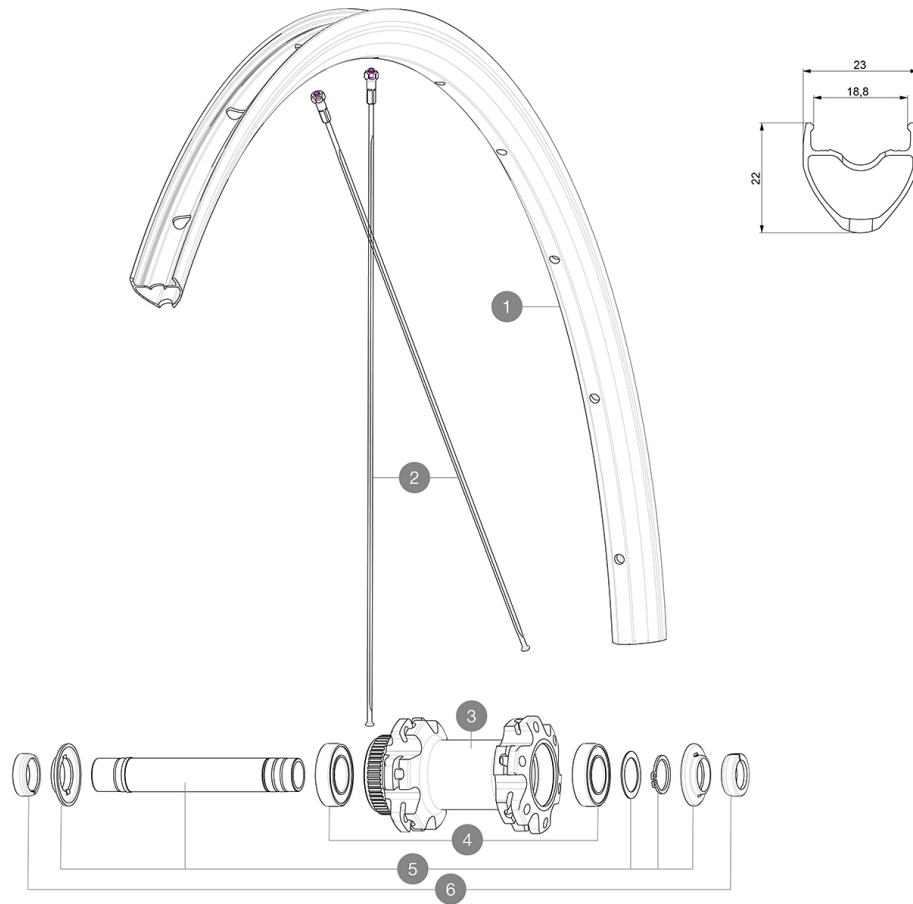

REFERENCES WHEELS

RIMS

&NBSP;:

1	janteavroudedis	FRONT ROAD DISC RIM
	LV2620100	UST RIM TAPE 25mm (for 21-24mm wide rim)

SPOKES

2	LV3666500	KIT 12 FRT/NDS AKSIUM ELITE UST Disc 650B FLAT SPOKE 277mm +
----------	-----------	--

HUB SHELLS

3	N/A	HUB BODY
4	LM4012900	KIT 2 BEARINGS 6902 15x28x7
5	LV2373300	KIT QRM AUTO FRONT AXLE 12mm > 2019
6	LV2680500	12mm Road Axle Cap QRM Auto

MAVIC **Aksium Elite UST Disc 650B****DELIVERED WITH**

COMPATIBILITY

Rear axle: 12mm thru axle, convertible to Quick Release with included adapters	
Rear axle: 12mm thru axle, convertible to Quick Release with included adapters	

Specifications**RIMS**

Use with Mavic Tubeless Tape
Use with Mavic Tubeless Tape

WHEEL HUB

- **Rear** : Quick Release, 12x142 and 12x135 compatible
- **Rear** : Quick Release, 12x142 and 12x135 compatible

VERSIONS

- **Disc standard** : Center Lock(R) only
- **Disc standard** : Center Lock(R) only