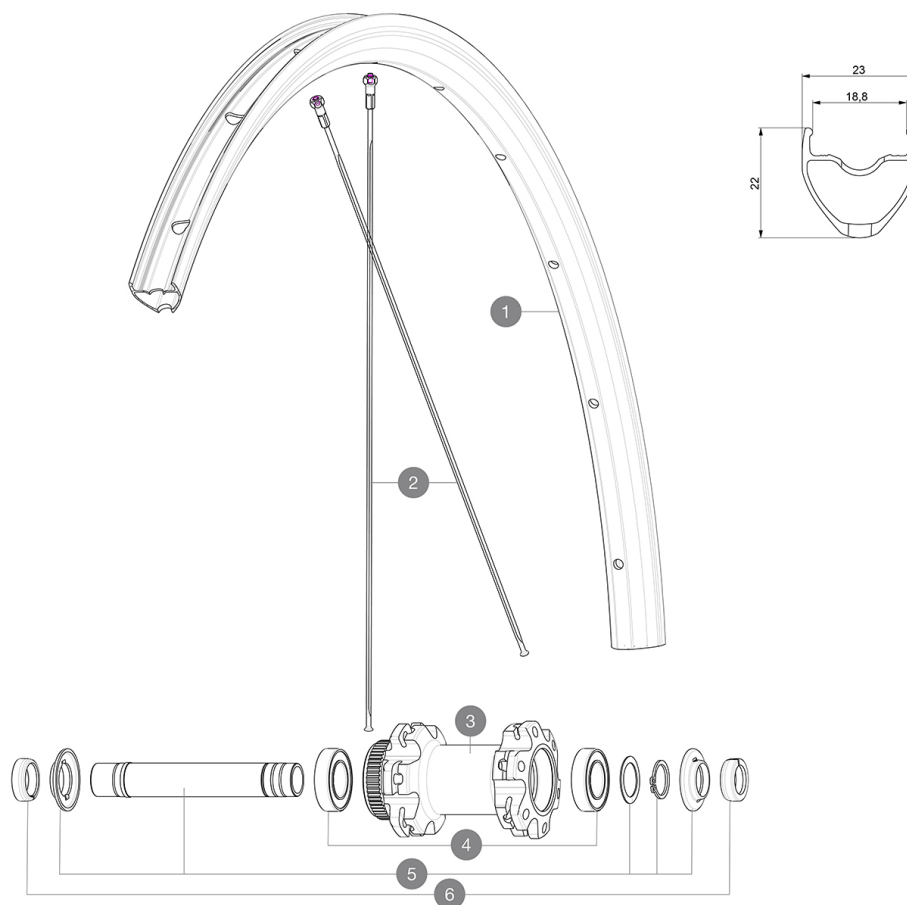

REFERENCES WHEELS

RIMS

&NBSP;:

1	janteavroudedis	FRONT ROAD DISC RIM
	LV2620100	UST RIM TAPE 25mm (for 21-24mm wide rim)

SPOKES

2	LV3666500	KIT 12 FRT/NDS AKSIUM ELITE UST Disc 650B FLAT SPOKE 277mm +
---	-----------	--

HUB SHELLS

3	N/A	HUB BODY
4	LM4012900	KIT 2 BEARINGS 6902 15x28x7
5	LV2373300	KIT QRM AUTO FRONT AXLE 12mm > 2019
6	LV2680500	12mm Road Axle Cap QRM Auto

MAVIC **Aksium Elite UST Disc 650B****DELIVERED WITH**

COMPATIBILITY

Rear axle: 12mm thru axle, convertible to Quick Release with included adapters	
Rear axle: 12mm thru axle, convertible to Quick Release with included adapters	

Specifications**RIMS**

Use with Mavic Tubeless Tape
Use with Mavic Tubeless Tape

WHEEL HUB

- **Rear** : Quick Release, 12x142 and 12x135 compatible
- **Rear** : Quick Release, 12x142 and 12x135 compatible

VERSIONS

- **Disc standard** : Center Lock(R) only
- **Disc standard** : Center Lock(R) only