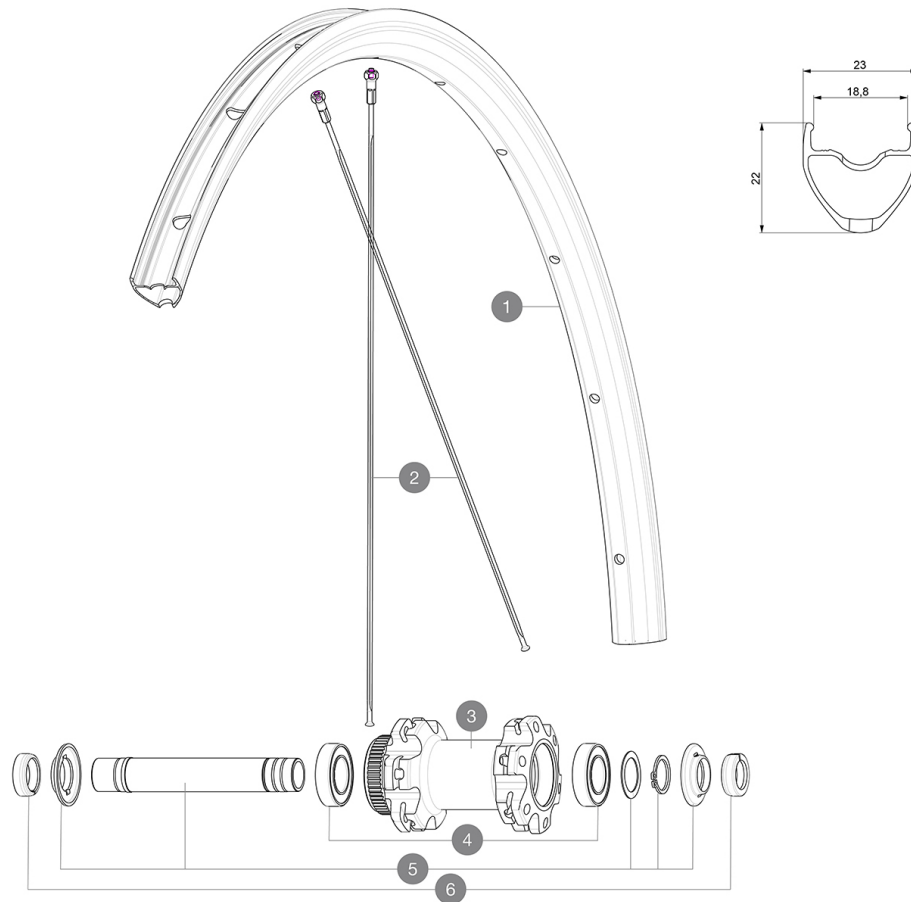

REFERENCES WHEELS

RIMS

&NBSP;:

1	janteavroudedis	FRONT ROAD DISC RIM
	LV2620100	UST RIM TAPE 25mm (for 21-24mm wide rim)

SPOKES

2	LV3666500	KIT 12 FRT/NDS AKSIUM ELITE UST Disc 650B FLAT SPOKE 277mm +
---	-----------	--

HUB SHELLS

3	N/A	HUB BODY
4	LM4012900	KIT 2 BEARINGS 6902 15x28x7
5	LV2373300	KIT QRM AUTO FRONT AXLE 12mm > 2019
6	LV2680500	12mm Road Axle Cap QRM Auto

MAVIC **Aksium Elite UST Disc 650B****DELIVERED WITH**

COMPATIBILITY

Rear axle: 12mm thru axle, convertible to Quick Release with included adapters	
Rear axle: 12mm thru axle, convertible to Quick Release with included adapters	

Specifications**RIMS**

Use with Mavic Tubeless Tape
Use with Mavic Tubeless Tape

WHEEL HUB

- **Rear** : Quick Release, 12x142 and 12x135 compatible
- **Rear** : Quick Release, 12x142 and 12x135 compatible

VERSIONS

- **Disc standard** : Center Lock(R) only
- **Disc standard** : Center Lock(R) only