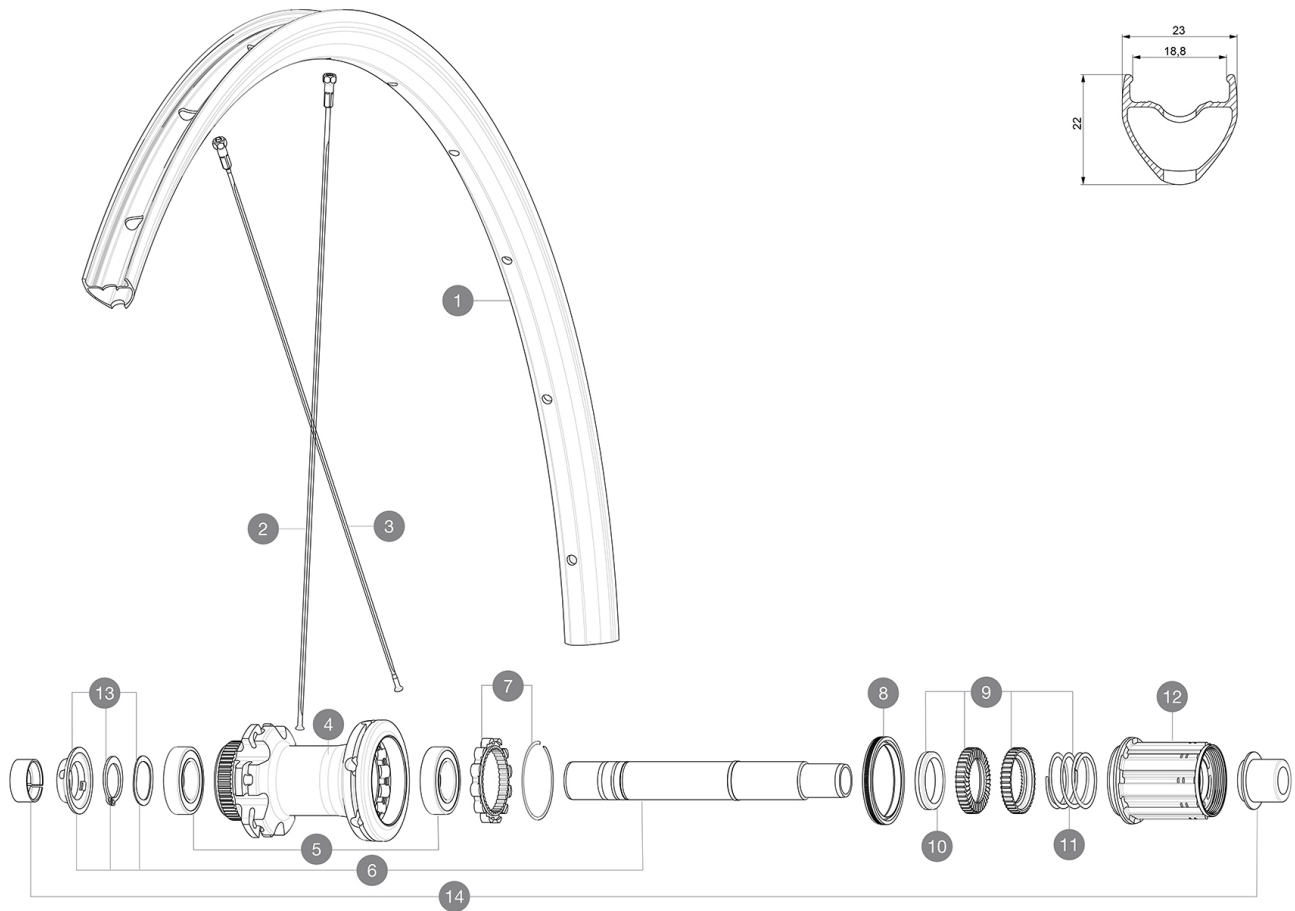

MAVIC **Aksium Elite UST Disc 650B**

REFERENCES WHEELS

RIMS

&NBSP;:

1	jantearroutedis	REAR ROAD DISC RIM
	LV2620100	UST RIM TAPE 25mm (for 21-24mm wide rim)

SPOKES

2	LV3666500	KIT 12 FR7/NDS AKSIUM ELITE UST Disc 650B FLAT SPOKE 277mm +
3	LV3666600	KIT 12 DS BUTTED SPOKE 273 AKSIUM ELITE UST Disc 650B + nipp

HUB SHELLS

4	N/A	HUB BODY
5	LV2560200	KIT ID360 BEARINGS 15/28/7 + 17/28/7
6	LV2373400	KIT ID360 135/142 DCL L1 AXLE WITH CLIP
7	LV2252700	KIT ID360 INSERT SHAPED EAR LOBE > 2017
8	LV2251600	KIT ID360 SEAL + GREASE
9	LV2251700	KIT ID360 2 RATCHETS + SPRING + GREASE
10	LV2500500	KIT ID360 3 PADS NOISE REDUCING
11	LV2251800	KIT 3 ID360 ROAD SPRINGS
12	LV4000100	HG11 STEEL ROAD FREE HUB BODY ID360 - while stock last
12	LV3430100	HG11 Freewheel Body ID360
13	LV2560500	KIT ADJUST. SYSTEM QRM AUTO ID360 for 17x28x7 bearing
14	LV2510700	ID360V2RrAxleAdapt12x142/148