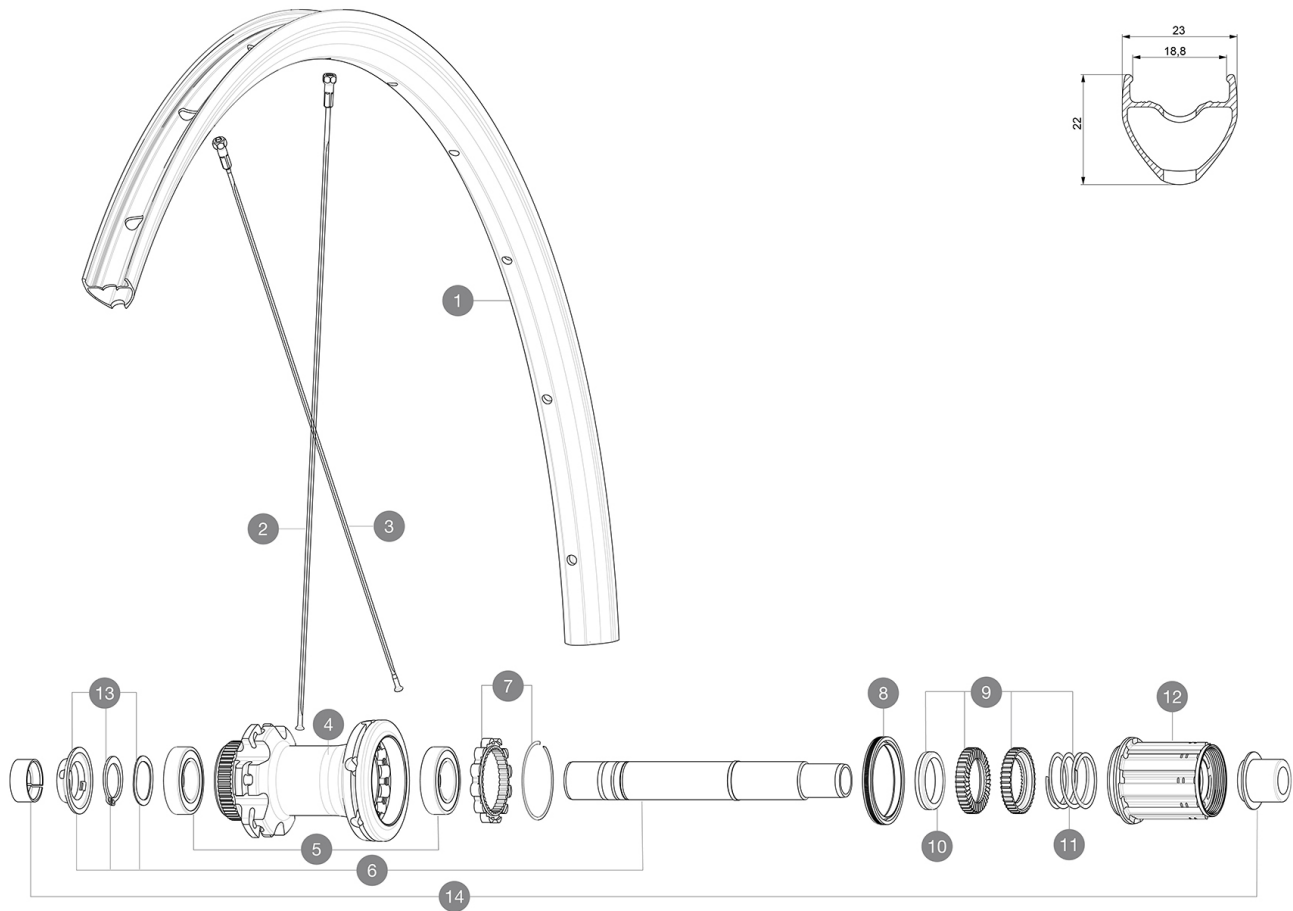

MAVIC **Aksium Elite UST Disc 650B**

REFERENCES WHEELS

RIMS

&NBSP;:

1	jantearroutedis	REAR ROAD DISC RIM
	LV2620100	UST RIM TAPE 25mm (for 21-24mm wide rim)

SPOKES

2	LV3666500	KIT 12 FR7/NDS AKSIUM ELITE UST Disc 650B FLAT SPOKE 277mm +
3	LV3666600	KIT 12 DS BUTTED SPOKE 273 AKSIUM ELITE UST Disc 650B + nipp

HUB SHELLS

4	N/A	HUB BODY
5	LV2560200	KIT ID360 BEARINGS 15/28/7 + 17/28/7
6	LV2373400	KIT ID360 135/142 DCL L1 AXLE WITH CLIP
7	LV2252700	KIT ID360 INSERT SHAPED EAR LOBE > 2017
8	LV2251600	KIT ID360 SEAL + GREASE
9	LV2251700	KIT ID360 2 RATCHETS + SPRING + GREASE
10	LV2500500	KIT ID360 3 PADS NOISE REDUCING
11	LV2251800	KIT 3 ID360 ROAD SPRINGS
12	LV4000100	HG11 STEEL ROAD FREE HUB BODY ID360 - while stock last
12	LV3430100	HG11 Freewheel Body ID360
13	LV2560500	KIT ADJUST. SYSTEM QRM AUTO ID360 for 17x28x7 bearing
14	LV2510700	ID360V2RrAxleAdapt12x142/148