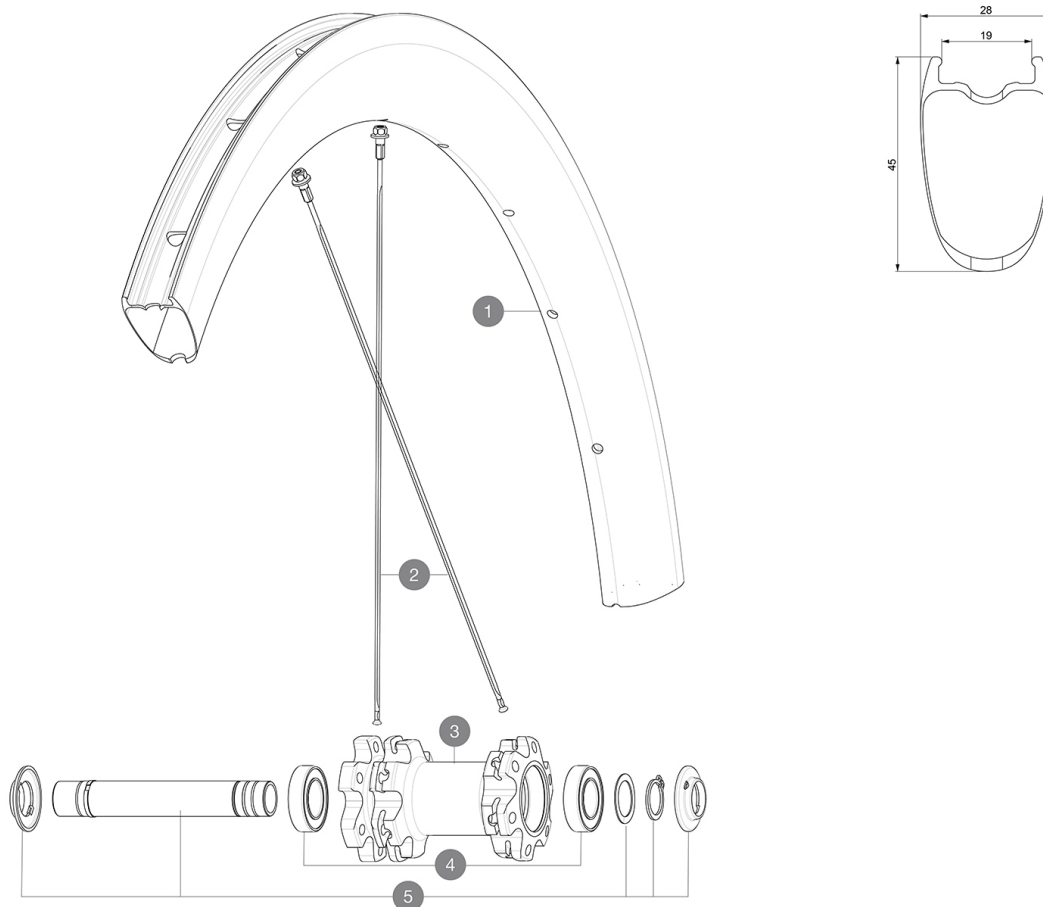

Max. Pressure: see indication on wheel and tyre. If they differ, use the lower of the 2

REFERENCES WHEELS

F86951 CosPCUST D6B EBM20 Ft

RIMS

&NBSP;:

1	LV2736200	KIT FRONT RIM COSMIC PRO CARBON UST Disc - while stock last
	LV2620100	UST RIM TAPE 25mm (for 21-24mm wide rim)

SPOKES

2	LV4161200	Kit 12 Front/Rear non Drive Side Stainless Spokes 273 Cosmic
2	LV3665900	KIT 12 FRT/NDS COSMIC PRO CARBON UST Disc SPOKE 273 + nipple

HUB SHELLS

3	N/A	HUB BODY
4	LM4012900	KIT 2 BEARINGS 6902 15x28x7
5	LV2373300	KIT QRM AUTO FRONT AXLE 12mm > 2019

MAVIC *Cosmic Pro Carbon UST EBM*

Specifications

WHEEL WEIGHTS