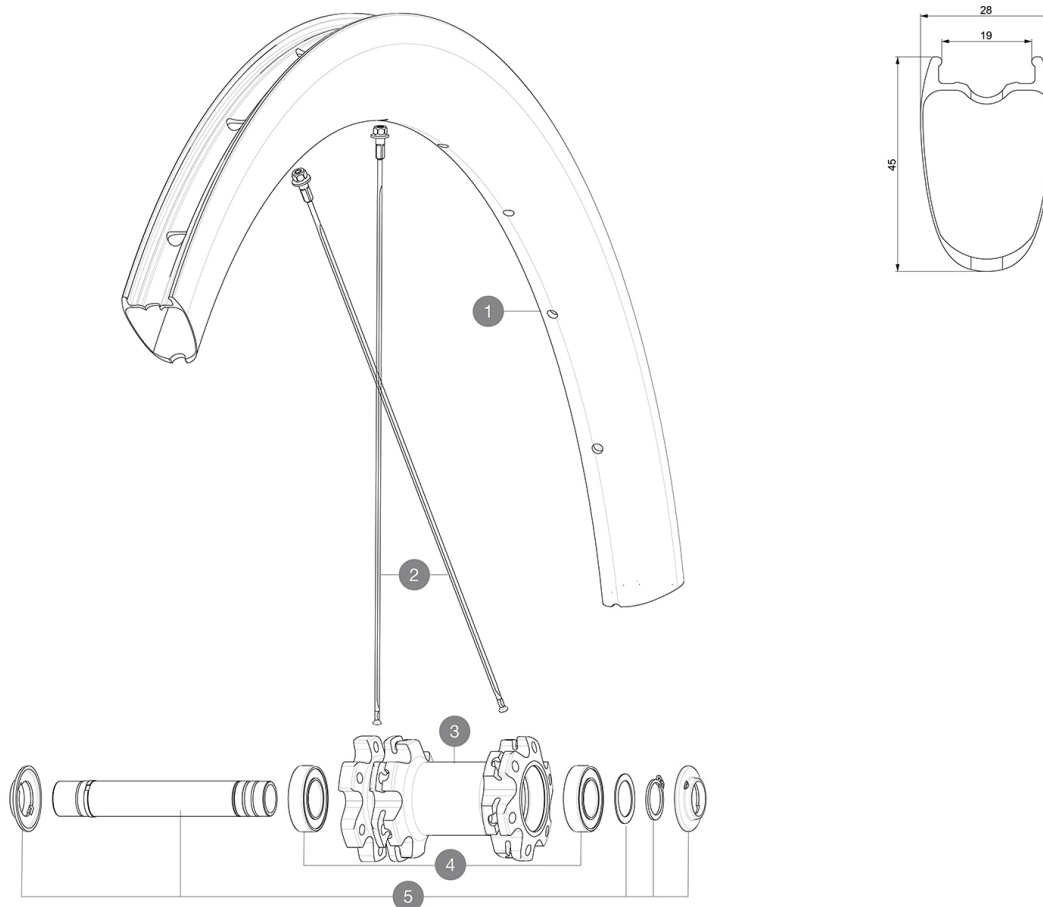

Max. Pressure: see indication on wheel and tyre. If they differ, use the lower of the 2

REFERENCES WHEELS

F86951 CosPCUST D6B EBM20 Ft

RIMS

&NBSP;:

1	LV2736200	KIT FRONT RIM COSMIC PRO CARBON UST Disc - while stock last
	LV2620100	UST RIM TAPE 25mm (for 21-24mm wide rim)

SPOKES

2	LV4161200	Kit 12 Front/Rear non Drive Side Stainless Spokes 273 Cosmic
2	LV3665900	KIT 12 FRT/NDS COSMIC PRO CARBON UST Disc SPOKE 273 + nipple

HUB SHELLS

3	N/A	HUB BODY
4	LM4012900	KIT 2 BEARINGS 6902 15x28x7
5	LV2373300	KIT QRM AUTO FRONT AXLE 12mm > 2019

Cosmic Pro Carbon UST EBM

Specifications

WHEEL WEIGHTS