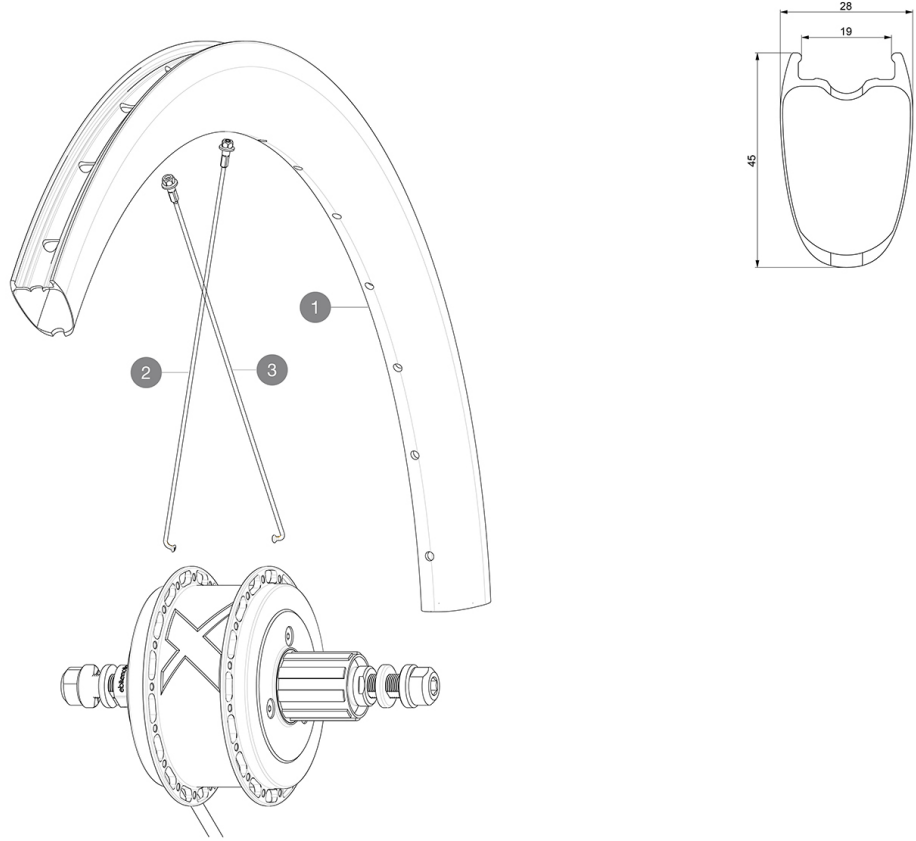

参照ホイール

))

RIMS

&NBSP;:

1	LV2738800	KIT REAR RIM COSMIC PRO CARBON UST DISC EBM 32 holes
	LV2620100	UST RIM TAPE 25mm (for 21-24mm wide rim)

SPOKES

2	LV3668000	KIT 16 NON DRIVE SIDE J-bent Spoke 230mm COSMIC PRO CARBON
3	LV3667900	KIT 16 DRIVE SIDE J-bent Spoke 228mm COSMIC PRO CARBON UST
		D

Cosmic Pro Carbon UST EBM

Specifications

ホイールの重み