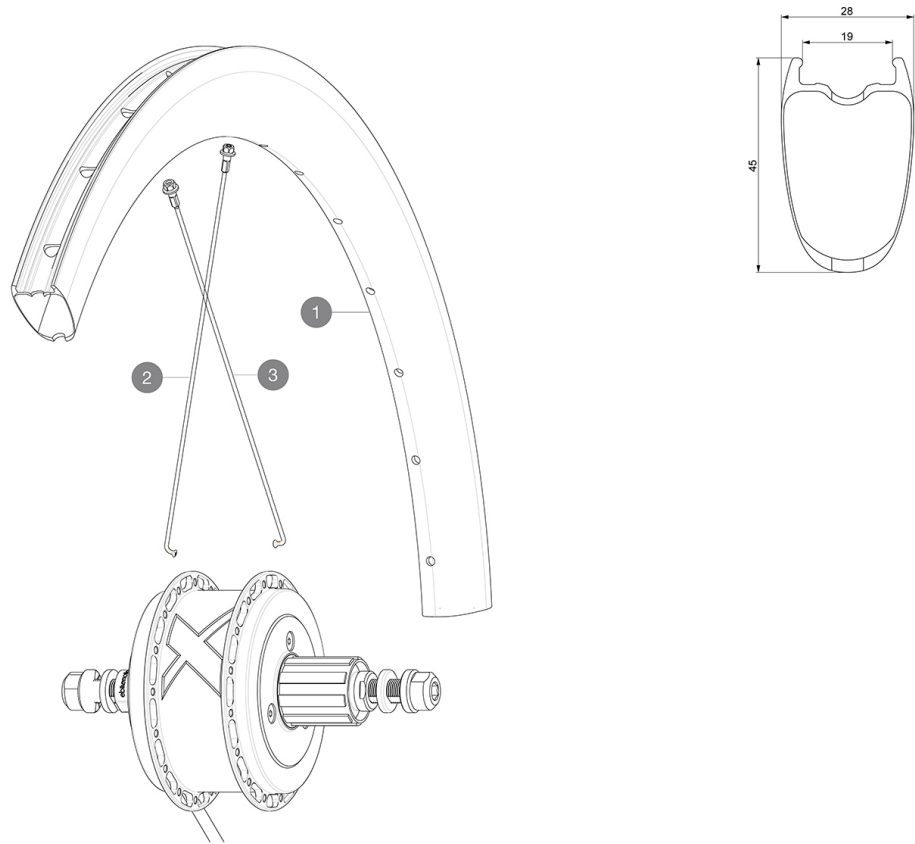

**REFERENCES WHEELS**

Max. Pressure: see indication on wheel and tyre. If they differ, use the lower of the 2

**RIMS**

&amp;NBSP;:

<b>1</b>	LV2738800	KIT REAR RIM COSMIC PRO CARBON UST DISC EBM 32 holes
	LV2620100	UST RIM TAPE 25mm (for 21-24mm wide rim)

**SPOKES**

<b>2</b>	LV3668000	KIT 16 NON DRIVE SIDE J-bent Spoke 230mm COSMIC PRO CARBON U
<b>3</b>	LV3667900	KIT 16 DRIVE SIDE J-bent Spoke 228mm COSMIC PRO CARBON UST D

## *Specifications*

WHEEL WEIGHTS