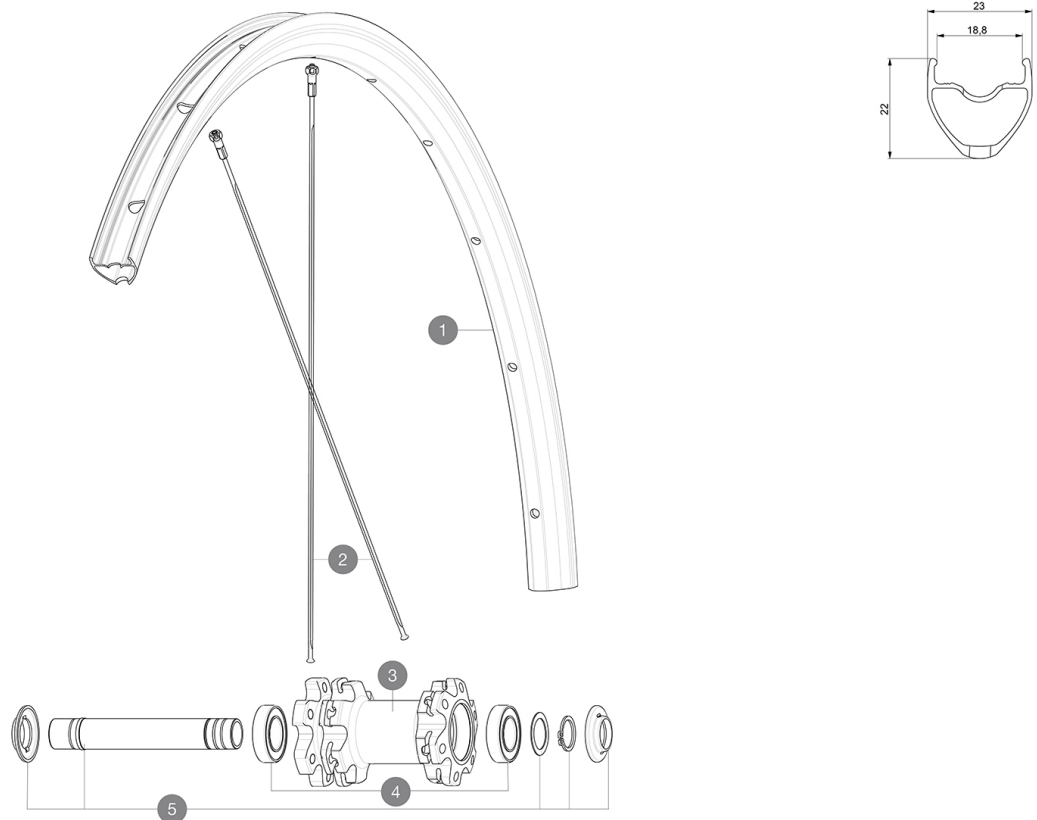

REFERENZEN RÄDER

RIMS

&NBSP;:

1	LV2736100	KIT FRONT/REAR RIM AKSIUM ELITE UST Disc SUP
	LV2620100	UST RIM TAPE 25mm (for 21-24mm wide rim)

SPOKES

2	LV3664500	KIT 12 FRIT/NDS AKSIUM ELITE UST Disc/KSYRIUM UST Disc FLAT S
---	-----------	---------------------------------------------------------------

HUB SHELLS

3	N/A	NABENKÖRPER
4	LM4012900	KIT 2 BEARINGS 6902 15x28x7
5	LV2373300	KIT QRM AUTO FRONT AXLE 12mm > 2019

Aksium Elite UST Disc EBM

Specifications

RADGEWICHTE