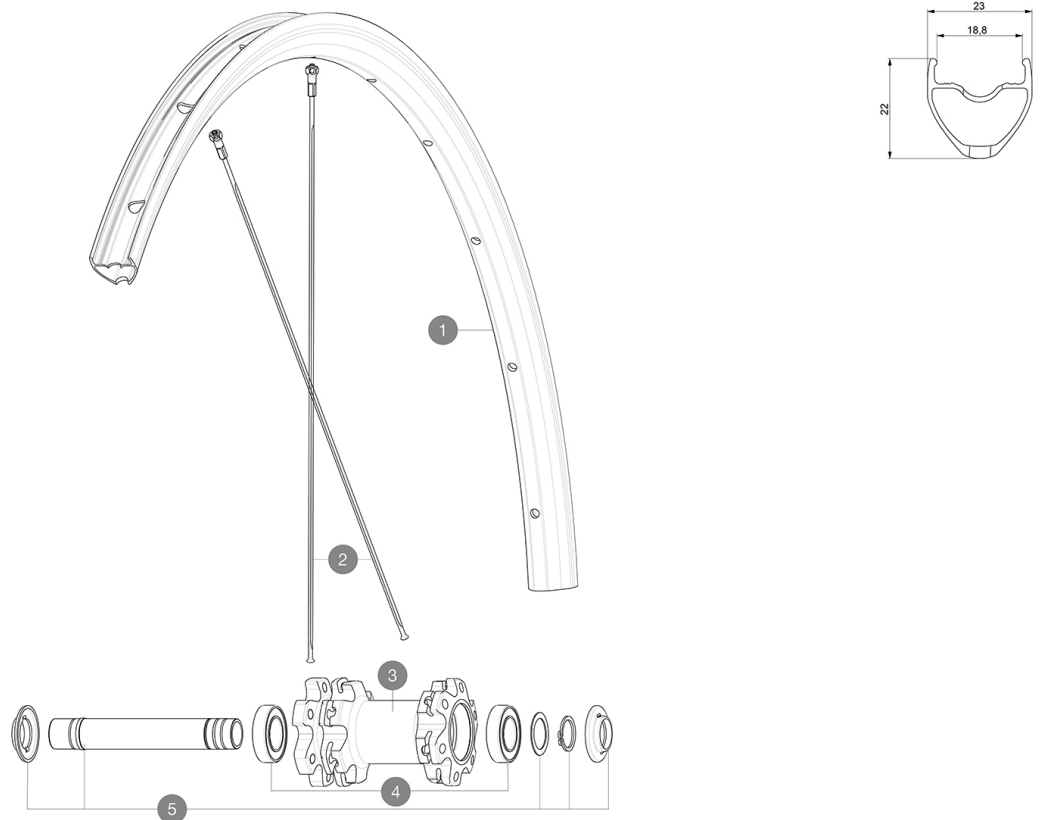

REFERENCES WHEELS

RIMS

&NBSP;:

1	LV2736100	KIT FRONT/REAR RIM AKSIUM ELITE UST Disc SUP
	LV2620100	UST RIM TAPE 25mm (for 21-24mm wide rim)

SPOKES

2	LV3664500	KIT 12 FRIT/NDS AKSIUM ELITE UST Disc/KSYRIUM UST Disc FLAT S
---	-----------	---

HUB SHELLS

3	N/A	HUB BODY
4	LM4012900	KIT 2 BEARINGS 6902 15x28x7
5	LV2373300	KIT QRM AUTO FRONT AXLE 12mm > 2019

Aksium Elite UST Disc EBM

Specifications

WHEEL WEIGHTS