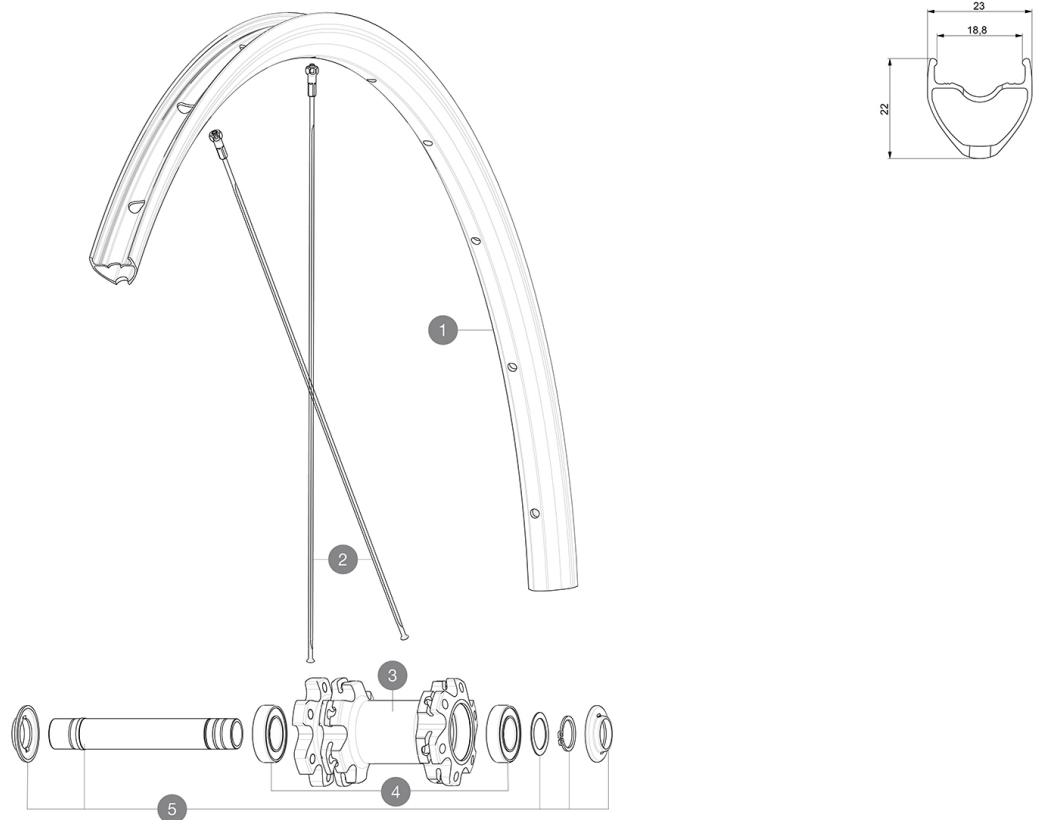

REFERENCES WHEELS

RIMS

&NBSP;:

| | | |
|----------|-----------|--|
| 1 | LV2736100 | KIT FRONT/REAR RIM AKSIUM ELITE UST Disc SUP |
| | LV2620100 | UST RIM TAPE 25mm (for 21-24mm wide rim) |

SPOKES

| | | |
|----------|-----------|---|
| 2 | LV3664500 | KIT 12 FRIT/NDS AKSIUM ELITE UST Disc/KSYRIUM UST Disc FLAT S |
|----------|-----------|---|

HUB SHELLS

| | | |
|----------|-----------|-------------------------------------|
| 3 | N/A | HUB BODY |
| 4 | LM4012900 | KIT 2 BEARINGS 6902 15x28x7 |
| 5 | LV2373300 | KIT QRM AUTO FRONT AXLE 12mm > 2019 |

MAVIC *Aksium Elite UST Disc EBM***Specifications**

WHEEL WEIGHTS