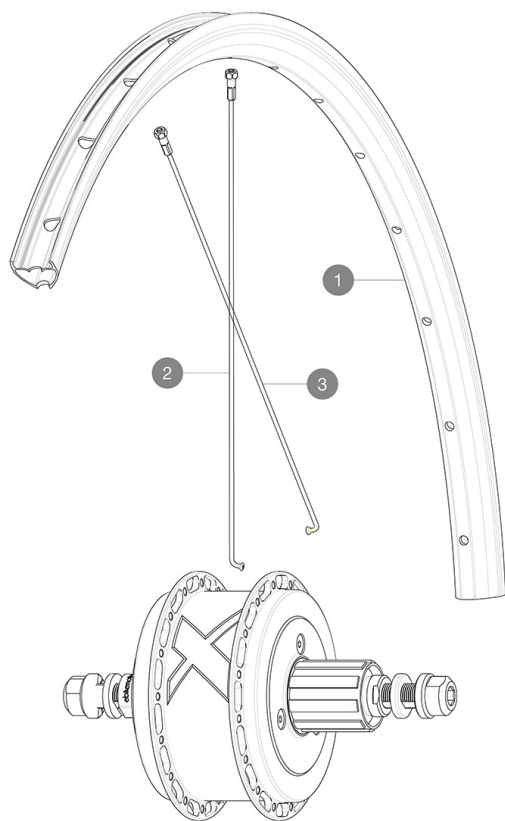

REFERENZEN RÄDER

RIMS

&NBSP;:

- | | | |
|---|-----------|--|
| 1 | LV2738700 | Kit Rear rim Aksium Elite UST Disc SUP EBM 32h |
| | LV2620100 | UST RIM TAPE 25mm (for 21-24mm wide rim) |

SPOKES

- | | | |
|---|-----------|--|
| 2 | LV3667800 | Kit 16 NDS round Jbent spoke 255mm Aksium Elite UST Disc EBM |
| 3 | LV3667700 | Kit 16 DS round Jbent spokes 251mm Aksium Elite UST Disc EBM |

Aksium Elite UST Disc EBM

Specifications

RADGEWICHTE