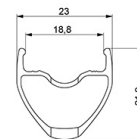

REFERENZEN RÄDER

RIMS

&NBSP;:

- | | | |
|---|-----------|--|
| 1 | LV2738700 | Kit Rear rim Aksium Elite UST Disc SUP EBM 32h |
| | LV2620100 | UST RIM TAPE 25mm (for 21-24mm wide rim) |

SPOKES

- | | | |
|---|-----------|--|
| 2 | LV3667800 | Kit 16 NDS round Jbent spoke 255mm Aksium Elite UST Disc EBM |
| 3 | LV3667700 | Kit 16 DS round Jbent spokes 251mm Aksium Elite UST Disc EBM |

Aksium Elite UST Disc EBM

Specifications

RADGEWICHTE