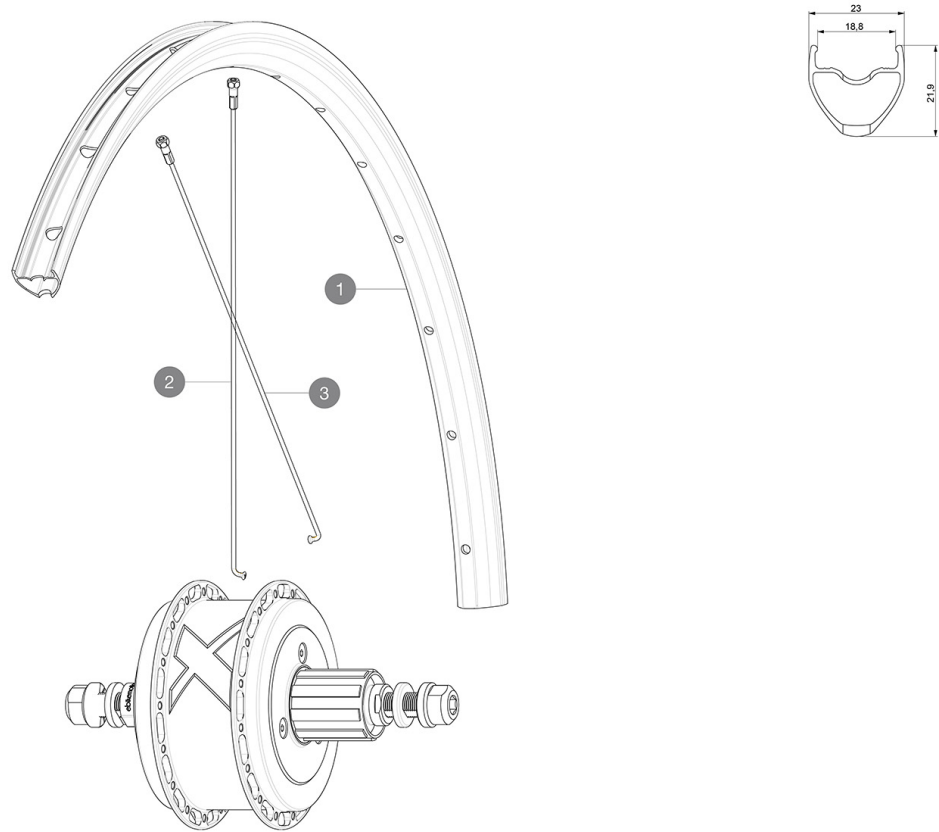

REFERENCES WHEELS

**RIMS**

&NBSP;:

1	LV2738700	Kit Rear rim Aksium Elite UST Disc SUP EBM 32h
	LV2620100	UST RIM TAPE 25mm (for 21-24mm wide rim)

**SPOKES**

2	LV3667800	Kit 16 NDS round Jbent spoke 255mm Aksium Elite UST Disc EBM
3	LV3667700	Kit 16 DS round Jbent spokes 251mm Aksium Elite UST Disc EBM

## *Specifications*

WHEEL WEIGHTS