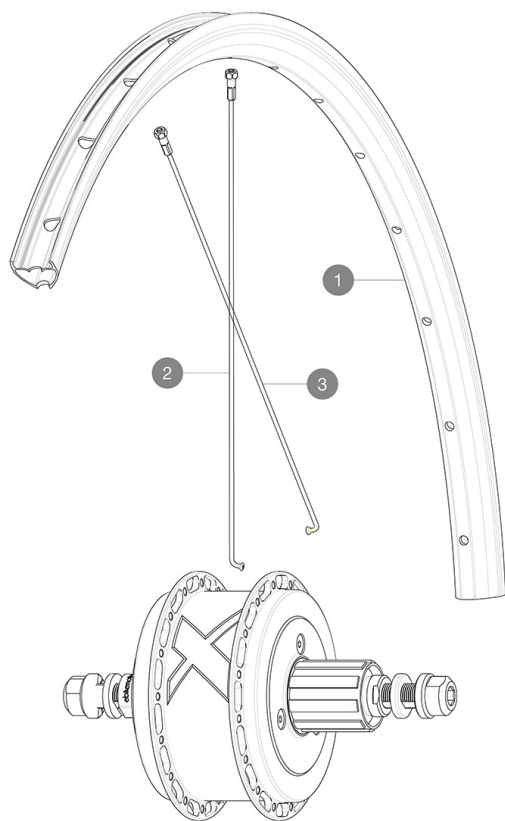

REFERENCES WHEELS

RIMS

&NBSP;:

- | | | |
|----------|-----------|------------------------------------------------|
| 1 | LV2738700 | Kit Rear rim Aksium Elite UST Disc SUP EBM 32h |
| | LV2620100 | UST RIM TAPE 25mm (for 21-24mm wide rim) |

SPOKES

- | | | |
|----------|-----------|--------------------------------------------------------------|
| 2 | LV3667800 | Kit 16 NDS round Jbent spoke 255mm Aksium Elite UST Disc EBM |
| 3 | LV3667700 | Kit 16 DS round Jbent spokes 251mm Aksium Elite UST Disc EBM |

Aksium Elite UST Disc EBM

Specifications

WHEEL WEIGHTS