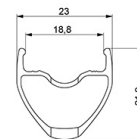

REFERENCES WHEELS

RIMS

&NBSP;:

- | | | |
|----------|-----------|------------------------------------------------|
| 1 | LV2738700 | Kit Rear rim Aksium Elite UST Disc SUP EBM 32h |
| | LV2620100 | UST RIM TAPE 25mm (for 21-24mm wide rim) |

SPOKES

- | | | |
|----------|-----------|--------------------------------------------------------------|
| 2 | LV3667800 | Kit 16 NDS round Jbent spoke 255mm Aksium Elite UST Disc EBM |
| 3 | LV3667700 | Kit 16 DS round Jbent spokes 251mm Aksium Elite UST Disc EBM |

Aksium Elite UST Disc EBM

Specifications

WHEEL WEIGHTS