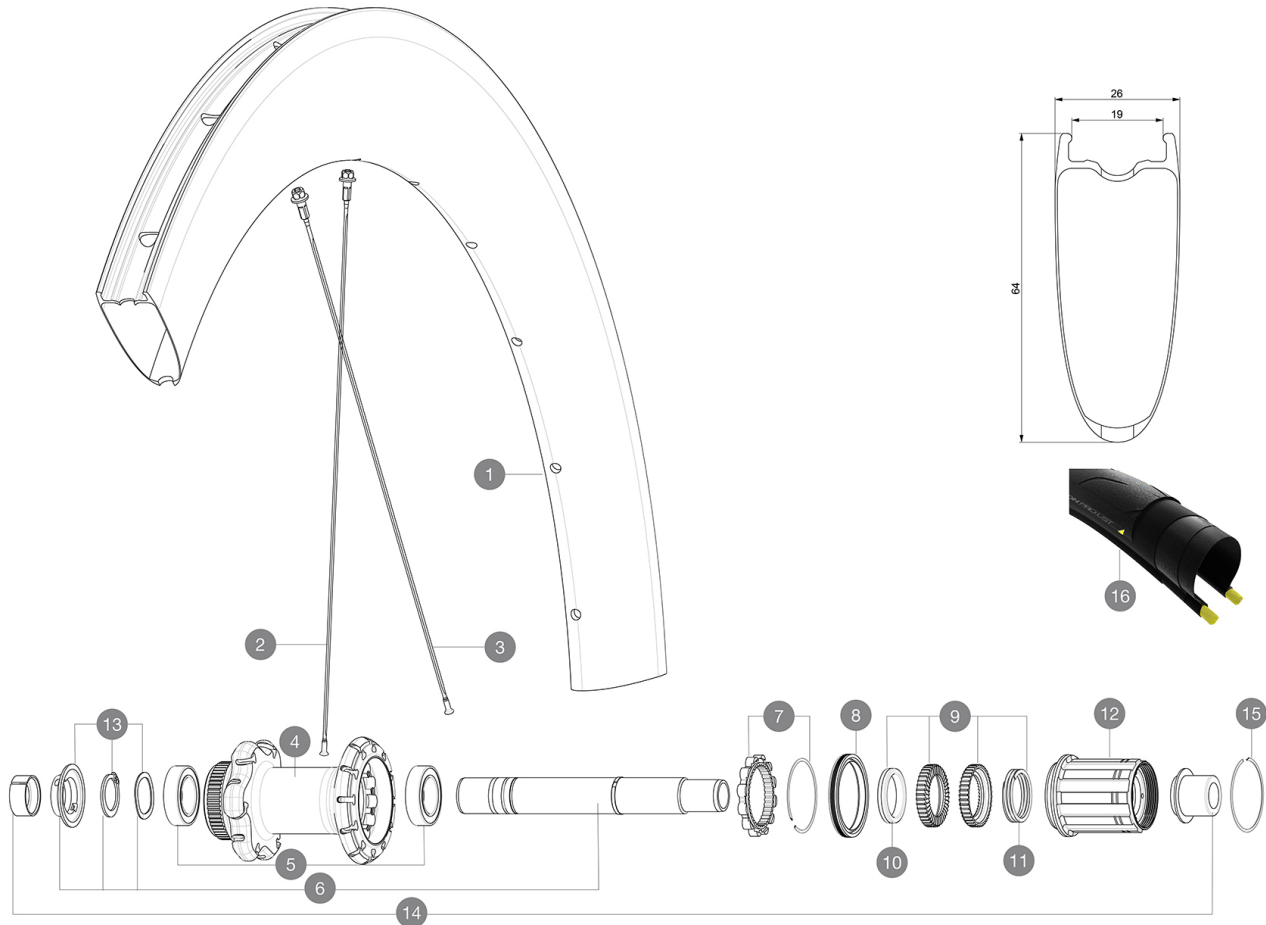

MAVIC Comete Pro Carbon SL Disc TDF

ASTM CATEGORY 1 : road only

For a longer longevity of the wheel, Mavic recommends that the total weight supported by the wheels don't exceed 120kg, bike included

Recommended tyre sizes: 25 to 32 mm

Max. Pressure: see indication on wheel and tyre. If they differ, use the lower of the 2

REFERENCES WHEELS

R35131 ComProCarbSLUSTDCL TDF2 Rr

RIMS

1	LV4091500 LV2620100	KIT REAR RIM COMETE PRO CARBON SL UST DISC Tdf 20 UST RIM TAPE 25mm (for 21-24mm wide rim)

SPOKES

2	LV3667100	KIT 12 FRT/NDS BUTTED AERO STAINLESS SPOKE 254 + alu nipple
3	LV3662400	KIT 12 DS BUTTED AERO STAINLESS SPOKE 236 + alu nipp.+ wash.

HUB SHELLS

4	N/A	HUB BODY
5	LV2560400	KIT 2 BEARINGS 17x28x7 + WAVED WASHER + CLIP
6	LV2252900	KIT ID360 CENTER LOCK 135/142mm AXLE W/CLIP
7	LV2252700	KIT ID360 INSERT SHAPED EAR LOBE > 2017
8	LV2251600	KIT ID360 SEAL + GREASE
9	LV2251700	KIT ID360 2 RATCHETS + SPRING + GREASE
10	LV2500500	KIT ID360 3 PADS NOISE REDUCING
11	LV2251800	KIT 3 ID360 ROAD SPRINGS
12	LV3430100	HG11 Freewheel Body ID360
13	LV2560500	KIT ADJUST. SYSTEM QRM AUTO ID360 for 17x28x7 bearing
14	LV2510700	ID360V2RrAxleAdapt12x142/148
15	LV2252200	KIT 2 REAR HUB RETENTION RINGS 48mm