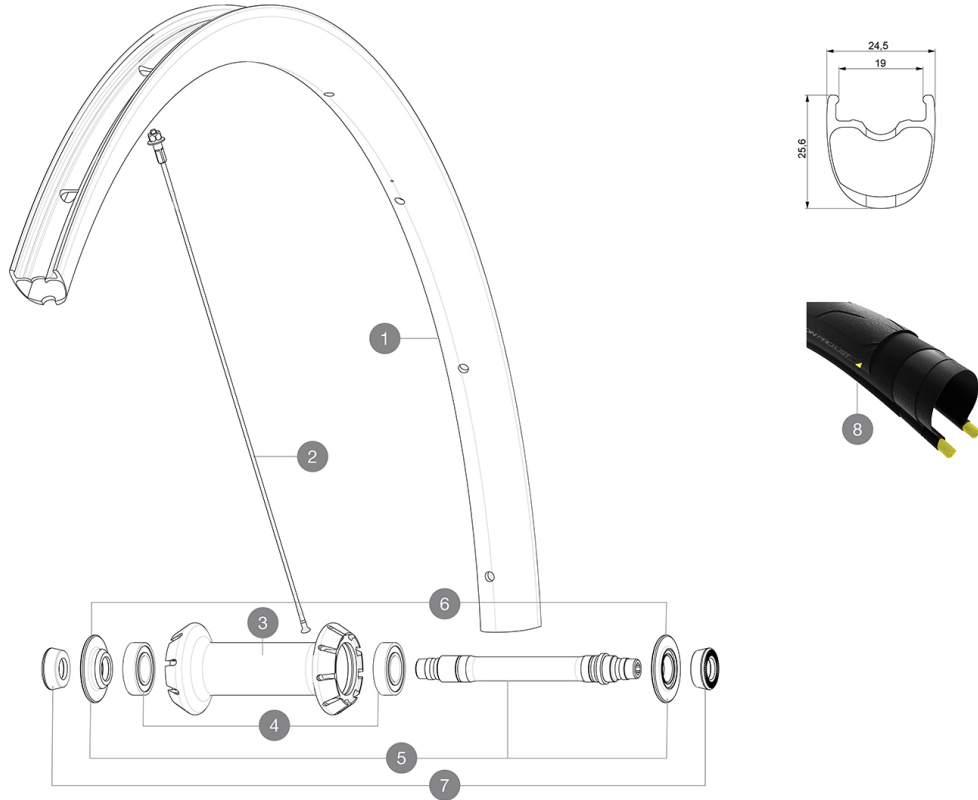

ASTM 1 :  
120  
25 32mm  
2

参照ホイール

F89141 KsyProCarbSLUST TDF2 Ft

RIMS

&NBSP;:

1	LV4090100	KIT FRONT RIM KSYRIUM PRO CARBON SL UST TdF 20
	LV3720100	25mm UST Tape for 19 to 22mm Road Rims

SPOKES

2	LV3663800	KIT 12 FRT KSYR PRO CARB SL C/UST/T & NDS COSMIC PRO CARB SL
---	-----------	--

HUB SHELLS

3	N/A	HUB BODY
4	LM4007800	FRONT HUB 6901 BEARINGS
5	L30870000	FRONT AXLE ROAD RIM BRAKING QRM +
6	LV2252500	FRONT SETTING NUT & DUST PROTECTOR MY16
7	L35117300	FRONT OR REAR FORK REST KIT R-SYS 2013