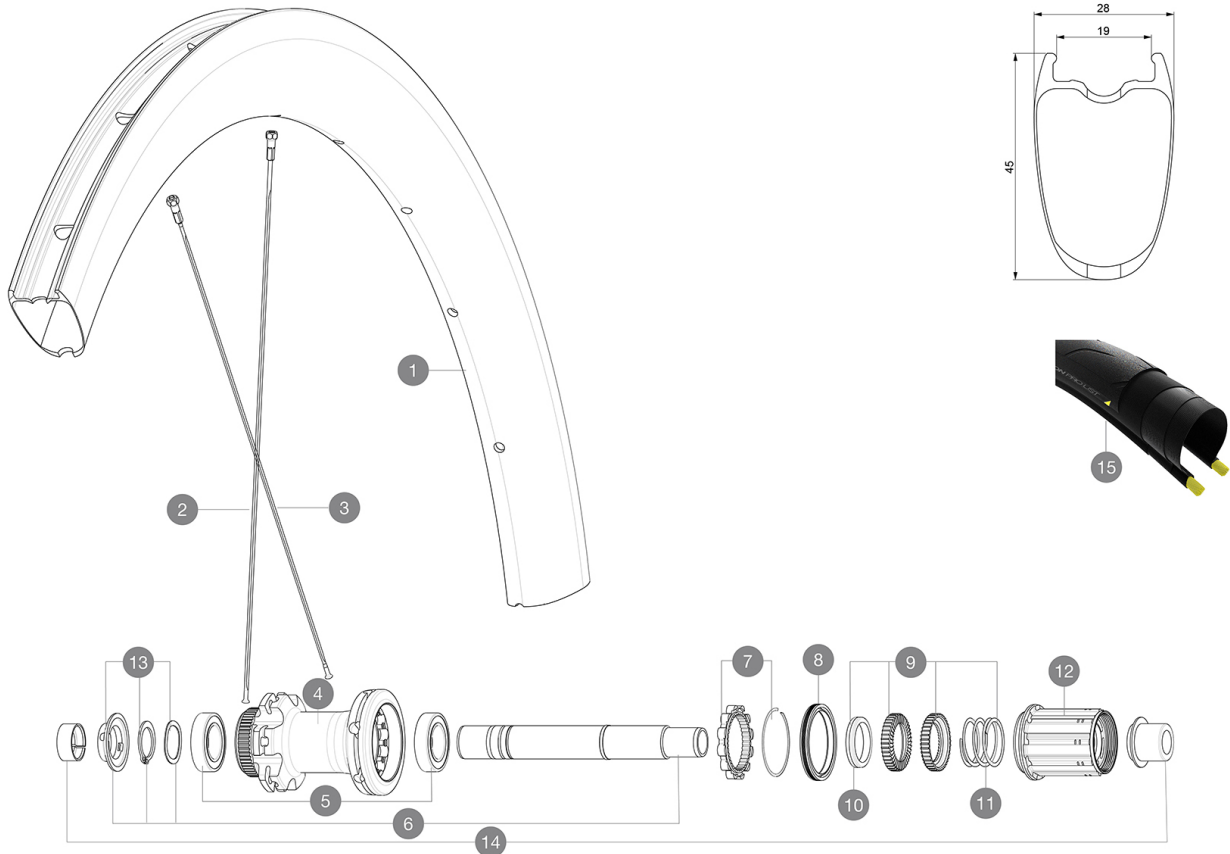

MAVIC Cosmic Pro Carbon Disc TDF

ASTM CATEGORY 1 : road only

For a longer longevity of the wheel, Mavic recommends that the total weight supported by the wheels don't exceed 120kg, bike included

Recommended tyre sizes: 25 to 32 mm

Max. Pressure: see indication on wheel and tyre. If they differ, use the lower of the 2

REFERENCES WHEELS

R35521 CosProCarb UST DCL TDF2 Rr

RIMS

&NBSP;:

1	LV4091100	KIT REAR RIM COSMIC PRO CARBON UST DISC TdF 20
	LV2620100	UST RIM TAPE 25mm (for 21-24mm wide rim)

SPOKES

2	LV3665900	KIT 12 FRT/NDS COSMIC PRO CARBON UST Disc SPOKE 273 + nipple
2	LV4161200	Kit 12 Front/Rear non Drive Side Stainless Spokes 273 Cosmic
3	LV4161100	Kit 12 Rear Drive Side Stainless Spokes 270 Cosmic Pro Carbo
3	LV3665700	KIT 12 DS COSMIC PRO CARBON UST Disc SPOKE 270mm + nipple+wa

HUB SHELLS

4	N/A	HUB BODY
5	LM4007600	HUB BEARINGS 17x30x7 6903 x 2
6	LV2373400	KIT ID360 135/142 DCL L1 AXLE WITH CLIP
7	LV2252700	KIT ID360 INSERT SHAPED EAR LOBE > 2017
8	LV2251600	KIT ID360 SEAL + GREASE
9	LV2251700	KIT ID360 2 RATCHETS + SPRING + GREASE
10	LV2500500	KIT ID360 3 PADS NOISE REDUCING
11	LV2251800	KIT 3 ID360 ROAD SPRINGS
12	LV3430100	HG11 Freewheel Body ID360
13	LV2373000	KIT ADJUST. SYSTEM QRM AUTO ID360 for 17x30x7 bearing
14	LV2510700	ID360V2RrAxleAdapt12x142/148