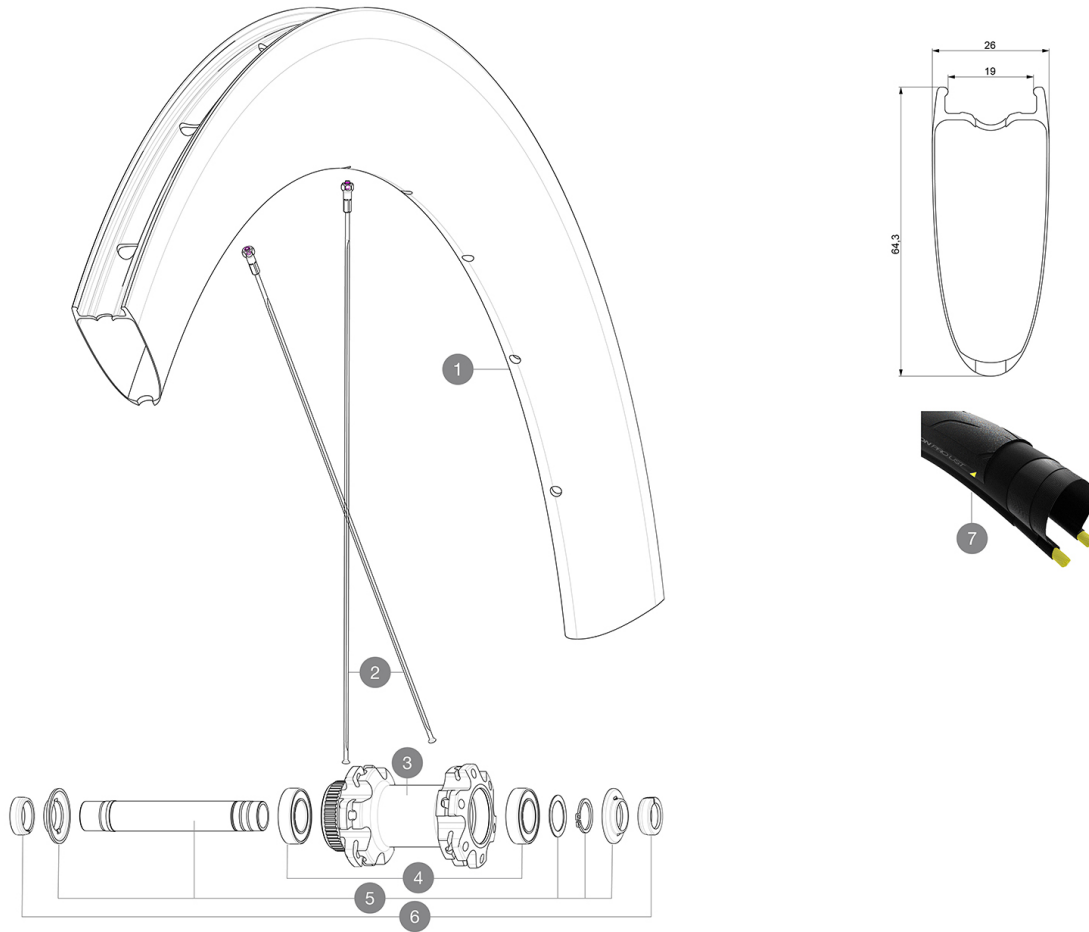

MAVIC *Comete Pro Carbon Disc TDF*

ASTM CATEGORY 1 : road only

For a longer longevity of the wheel, Mavic recommends that the total weight supported by the wheels don't exceed 120kg, bike included

Recommended tyre sizes: 25 to 32 mm

Max. Pressure: see indication on wheel and tyre. If they differ, use the lower of the 2

REFERENCES WHEELS

F89401 CometeProCarb UST DCL TDF2 Ft

**RIMS**

&NBSP;:

| | | |
|----------|------------------------|--|
| 1 | LV4091400 LV2620100 | KIT FRONT RIM COMETE PRO CARBON SL US DISC Tdf 20 / FRT & RE UST RIM TAPE 25mm (for 21-24mm wide rim) |
|----------|------------------------|--|

SPOKES

- **Material** : steel
- **Shape** : straight pull, flat
- **Nipples** : steel, ABS
- **Count** : 24 front and rear
- **Lacing** : front and rear crossed 2

WHEEL HUB

- **Front and rear bodies** : aluminum
 - **Axle material** : aluminum
- Auto adjust sealed cartridge bearings (QR Auto), front and rear
- **Freewheel** : Instant Drive 360
 - **Front** : Quick release and 12x100 through axle compatible
 - **Rear** : Quick Release, 12x142 and 12x135 compatible

VERSIONS

- **Color** : Black only
- **Disc standard** : Center Lock(R) only

WHEEL WEIGHTS

855