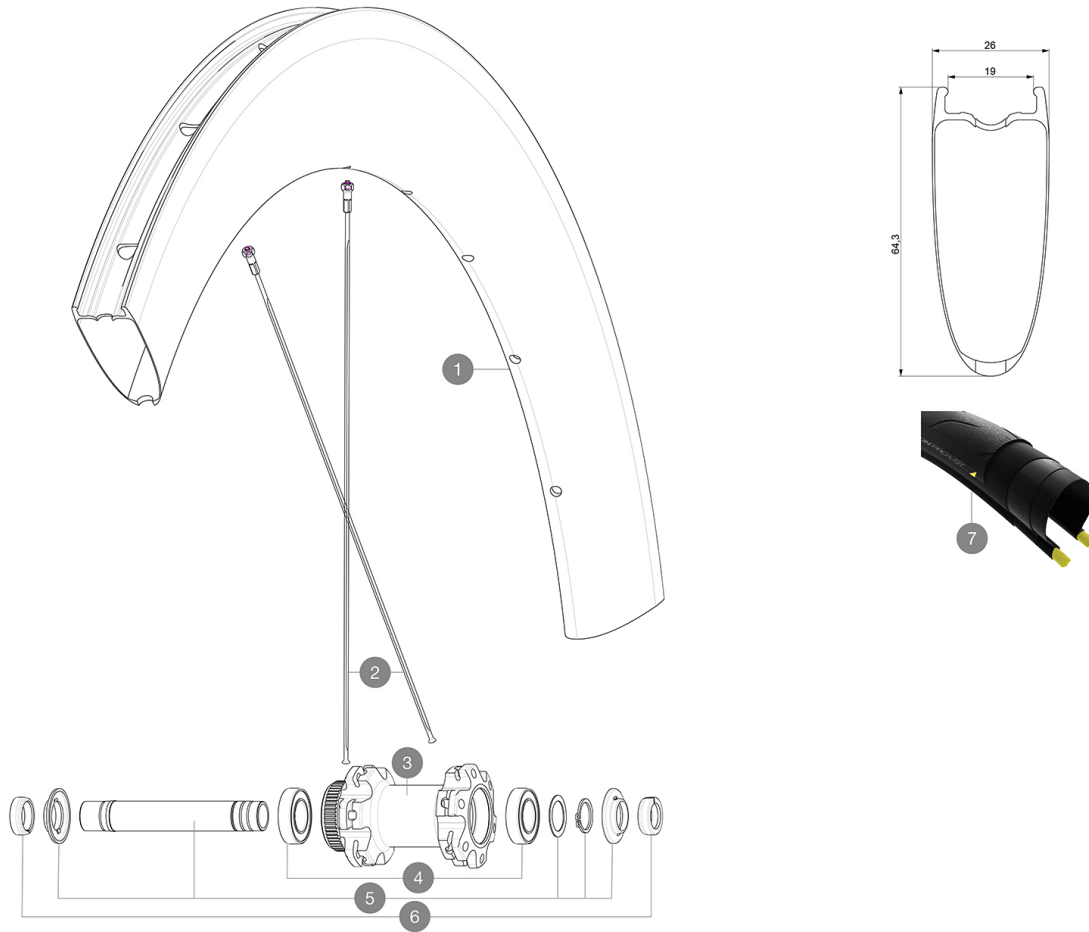

MAVIC *Comete Pro Carbon Disc TDF*

ASTM CATEGORY 1 : road only

For a longer longevity of the wheel, Mavic recommends that the total weight supported by the wheels don't exceed 120kg, bike included

Recommended tyre sizes: 25 to 32 mm

Max. Pressure: see indication on wheel and tyre. If they differ, use the lower of the 2

REFERENCES WHEELS

F89401 CometeProCarb UST DCL TDF2 Ft

**RIMS**

&NBSP;:

1	LV4091400 LV2620100	KIT FRONT RIM COMETE PRO CARBON SL US DISC Tdf 20 / FRT & RE UST RIM TAPE 25mm (for 21-24mm wide rim)
----------	------------------------	--

SPOKES

- **Material** : steel
- **Shape** : straight pull, flat
- **Nipples** : steel, ABS
- **Count** : 24 front and rear
- **Lacing** : front and rear crossed 2

WHEEL HUB

- **Front and rear bodies** : aluminum
 - **Axle material** : aluminum
- Auto adjust sealed cartridge bearings (QR Auto), front and rear
- **Freewheel** : Instant Drive 360
 - **Front** : Quick release and 12x100 through axle compatible
 - **Rear** : Quick Release, 12x142 and 12x135 compatible

VERSIONS

- **Color** : Black only
- **Disc standard** : Center Lock(R) only

WHEEL WEIGHTS

855