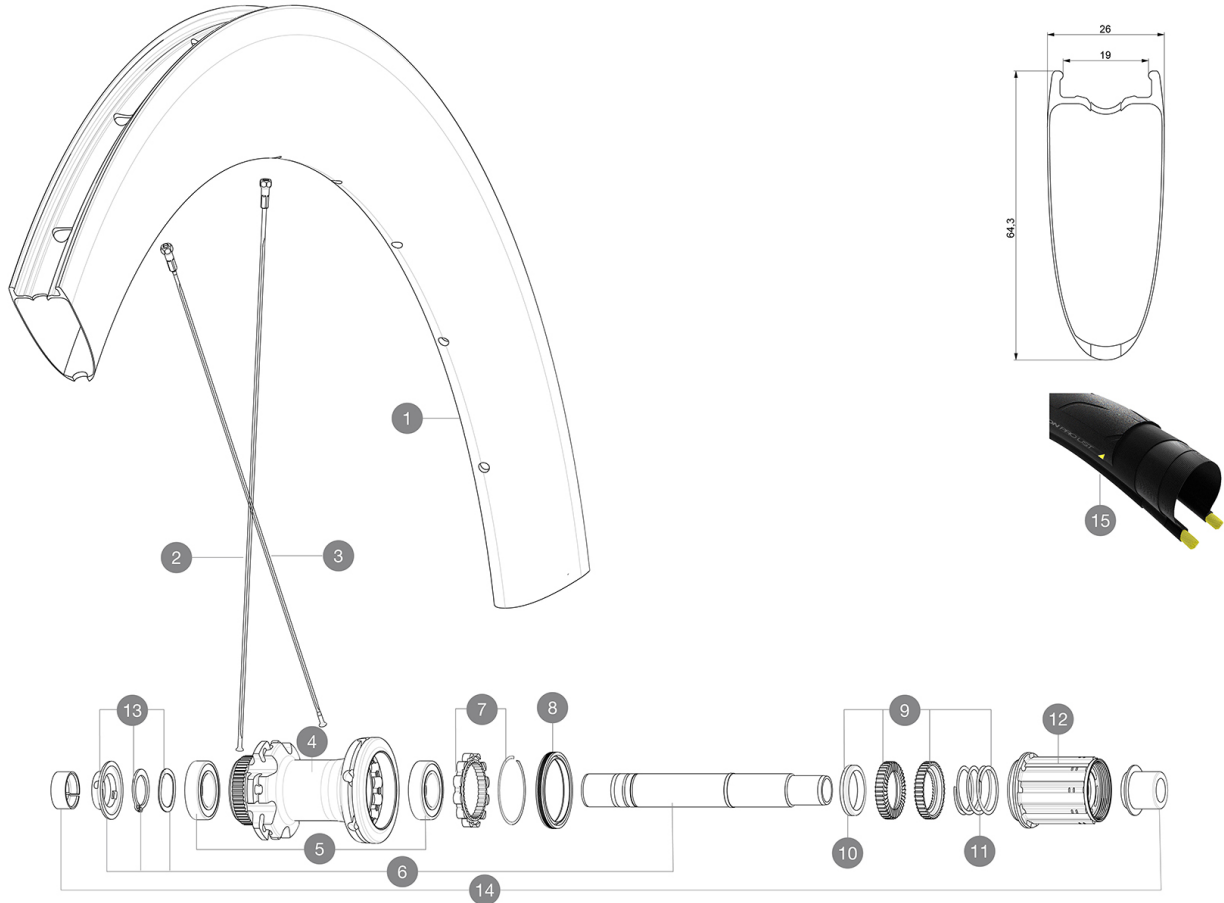

MAVIC Comete Pro Carbon Disc TDF

ASTM CATEGORY 1 : road only

For a longer longevity of the wheel, Mavic recommends that the total weight supported by the wheels don't exceed 120kg, bike included

Recommended tyre sizes: 25 to 32 mm

Max. Pressure: see indication on wheel and tyre. If they differ, use the lower of the 2

REFERENCES WHEELS

R35531 CometeProCarbUSTDCL TDF2 Rr

RIMS

&NBS P::

1	LV4091400 LV2620100	KIT FRONT RIM COMETE PRO CARBON SL US DISC Tdf 20 / FRT & RE UST RIM TAPE 25mm (for 21-24mm wide rim)

SPOKES

2	LV3668900	Kit 12 front/rear NDS butted spoke 256mm Com Pro Carbon Disc
2	LV4161700	Kit 12 front/rear NDS butted Stainless spoke 256mm Com Pro C
3	LV4161900	Kit 12 rear DS stainless spoke 252mm Com Pro Carbon Disc UST
3	LV3669200	Kit 12 rear DS spoke 252mm Com Pro Carbon Disc UST + steel n

HUB SHELLS

4	N/A	HUB BODY
5	LM4007600	HUB BEARINGS 17x30x7 6903 x 2
6	LV2373400	KIT ID360 135/142 DCL L1 AXLE WITH CLIP
7	LV2252700	KIT ID360 INSERT SHAPED EAR LOBE > 2017
8	LV2251600	KIT ID360 SEAL + GREASE
9	LV2251700	KIT ID360 2 RATCHETS + SPRING + GREASE
10	LV2500500	KIT ID360 3 PADS NOISE REDUCING
11	LV2251800	KIT 3 ID360 ROAD SPRINGS
12	LV3430100	HG11 Freewheel Body ID360
13	LV2373000	KIT ADJUST. SYSTEM QRM AUTO ID360 for 17x30x7 bearing
14	LV2510700	ID360V2RrAxleAdapt12x142/148