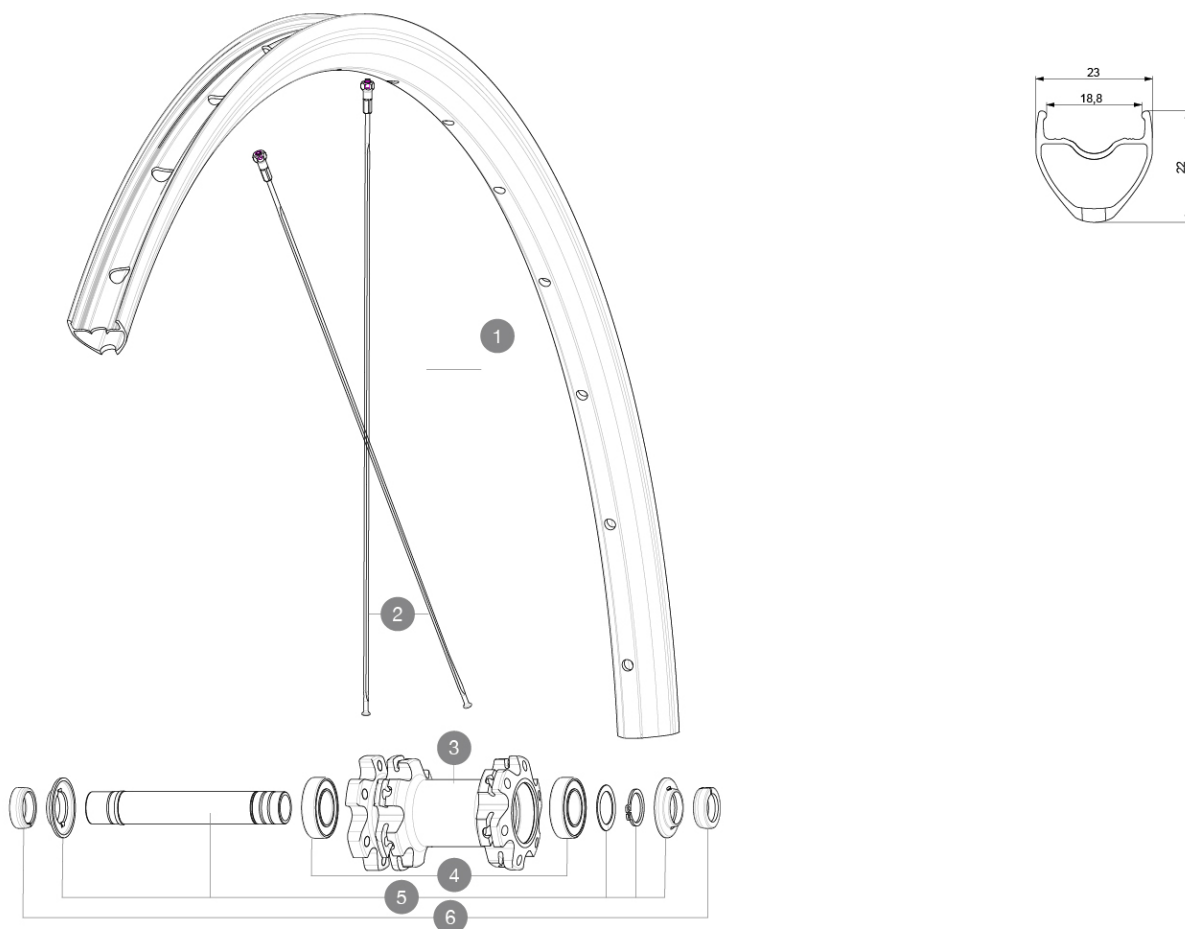

REFERENZEN RÄDER

F91901 AksEI EvoUST DCL EBM MPH Ft

F91911 AksEI EvoUST Int EBM Ft RIBBLE

RIMS

&NBSP;:

- | | | |
|---|-----------|--|
| 1 | LV4080100 | KIT FRONT/REAR RIM AKSIUM ELITE UST DISC 19/20 |
| | LV2620100 | UST RIM TAPE 25mm (for 21-24mm wide rim) |

SPOKES

- | | | |
|---|-----------|--|
| 2 | LV3664500 | KIT 12 FRT/NDS AKSIUM ELITE UST Disc/KSYRIUM UST Disc FLAT S |
|---|-----------|--|

HUB SHELLS

- | | | |
|---|-----------|-------------------------------------|
| 4 | LM4012900 | KIT 2 BEARINGS 6902 15x28x7 |
| 5 | LV2373300 | KIT QRM AUTO FRONT AXLE 12mm > 2019 |
| 6 | LV2680500 | 12mm Road Axle Cap QRM Auto |

Aksium Elite Evo UST Disc EBM

Specifications

RADGEWICHTE