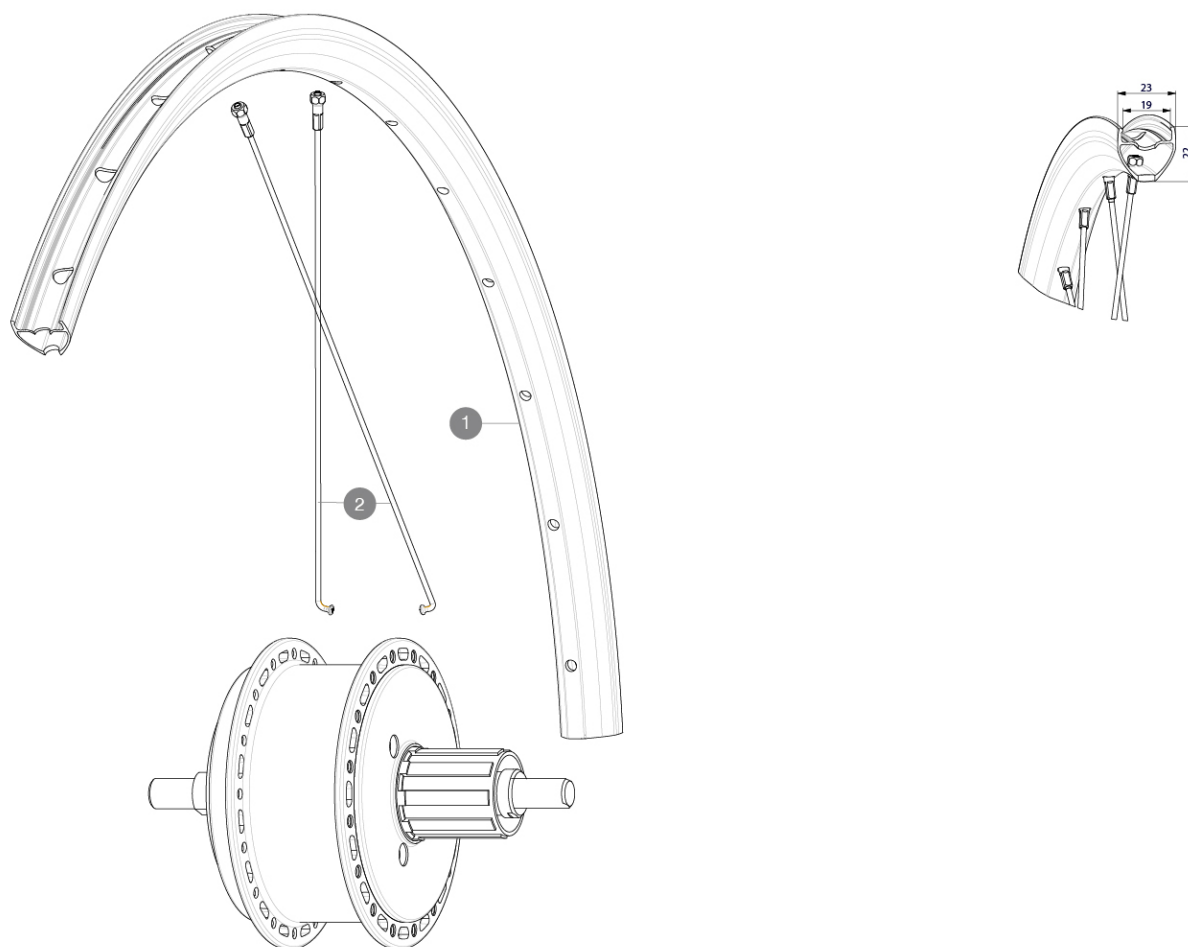

REFERENZEN RÄDER

RIMS

&NBSP;:

| | | |
|---|-----------|--|
| 1 | LV4094400 | Kit Rear rim Aksium Elite EVO UST Disc EBM |
| | LV2620100 | UST RIM TAPE 25mm (for 21-24mm wide rim) |

SPOKES

| | | |
|---|-----------|--|
| 2 | LV3667800 | Kit 16 NDS round Jbent spoke 255mm Aksium Elite UST Disc EBM |
| 3 | LV3667700 | Kit 16 DS round Jbent spokes 251mm Aksium Elite UST Disc EBM |

Aksium Elite Evo UST Disc EBM

Specifications

RADGEWICHTE