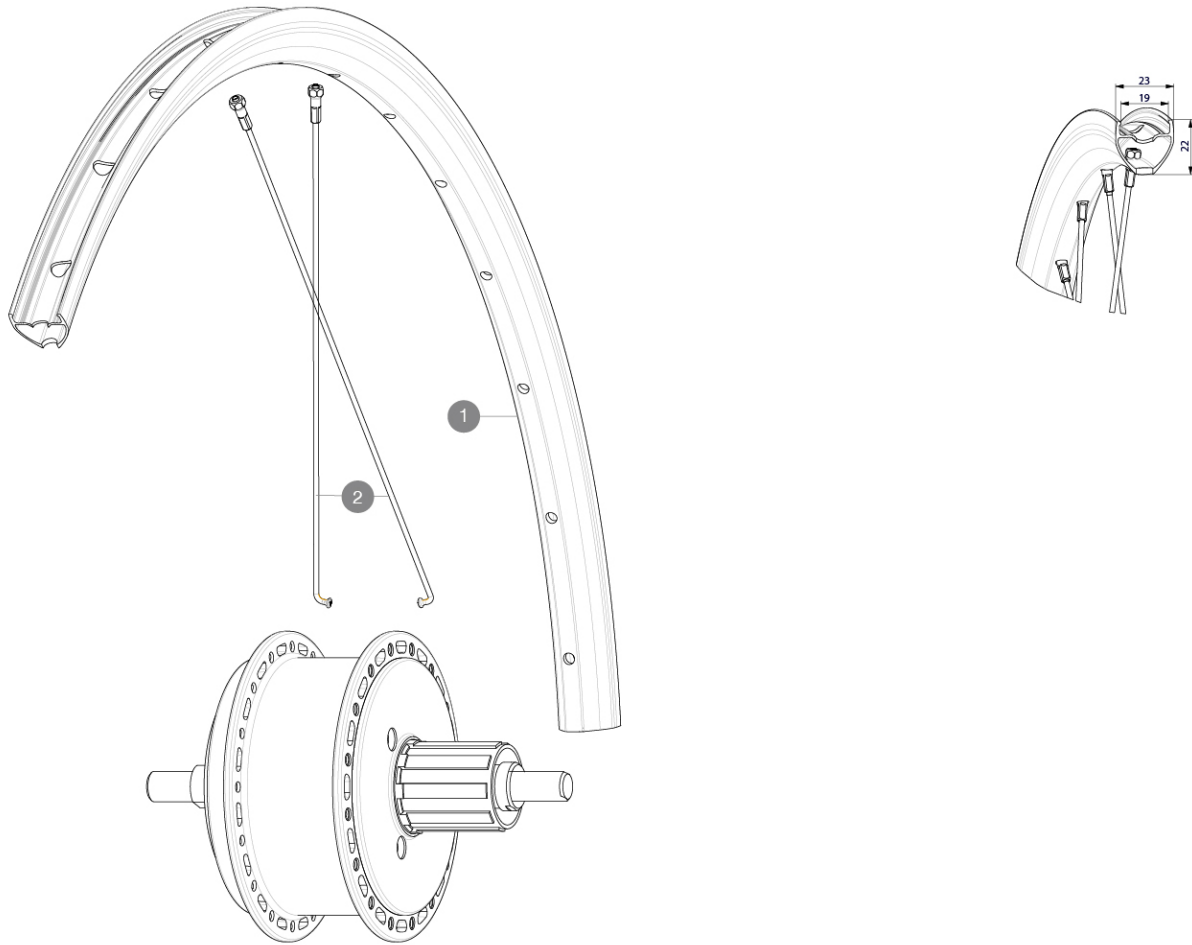

REFERENZEN RÄDER

**RIMS**

&NBSP;:

|          |           |  |
|----------|-----------|--|
| <b>1</b> | LV4094400 | Kit Rear rim Aksium Elite EVO UST Disc EBM |
|          | LV2620100 | UST RIM TAPE 25mm (for 21-24mm wide rim)   |

**SPOKES**

|          |           |  |
|----------|-----------|--|
| <b>2</b> | LV3667800 | Kit 16 NDS round Jbent spoke 255mm Aksium Elite UST Disc EBM |
| <b>3</b> | LV3667700 | Kit 16 DS round Jbent spokes 251mm Aksium Elite UST Disc EBM |

## ***Specifications***

RADGEWICHTE