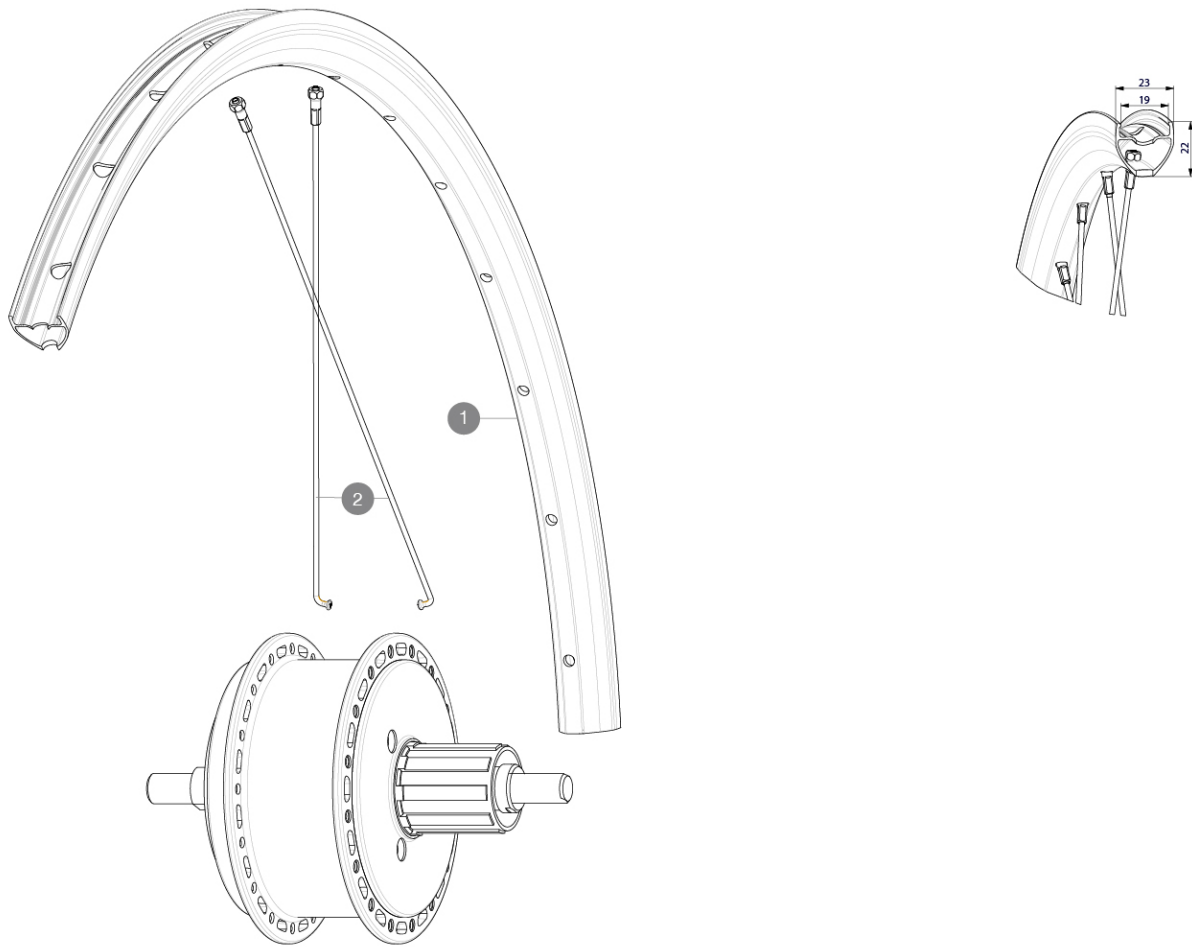

REFERENCES WHEELS

RIMS

&NBSP;:

1	LV4094400	Kit Rear rim Aksium Elite EVO UST Disc EBM
	LV2620100	UST RIM TAPE 25mm (for 21-24mm wide rim)

SPOKES

2	LV3667800	Kit 16 NDS round Jbent spoke 255mm Aksium Elite UST Disc EBM
3	LV3667700	Kit 16 DS round Jbent spokes 251mm Aksium Elite UST Disc EBM

Aksium Elite Evo UST Disc EBM

Specifications

WHEEL WEIGHTS