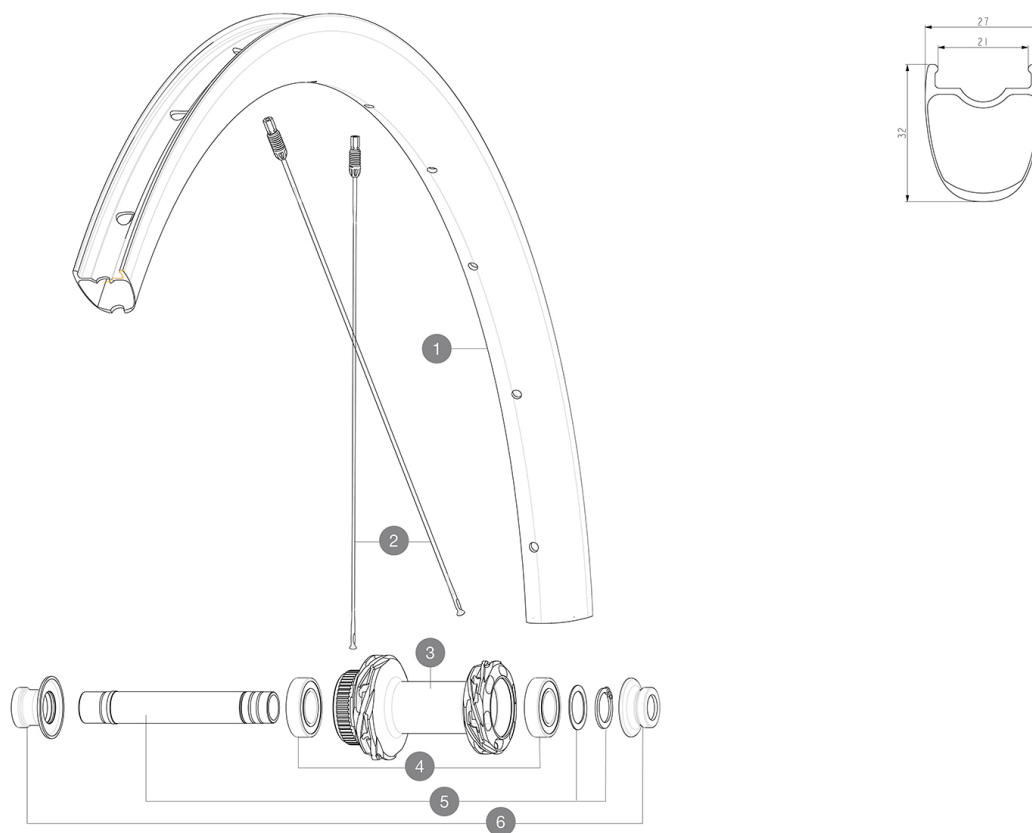

# MAVIC Cosmic SLS 32 Disc

1  
2021  
FRONT

## REFERENCES WHEELS

F90241 Cosmic SLS 32 DCL Ft

### RIMS

&NBSP;:

1	LV4093200	Kit Front/Rear rim Cosmic SL 32 Disc
	LV2620100	UST RIM TAPE 25mm (for 21-24mm wide rim)

### SPOKES

2	LV4163100	Kit 12 Front/Rear Cosmic SLS 32 Disc aero stainless spoke 28
---	-----------	--