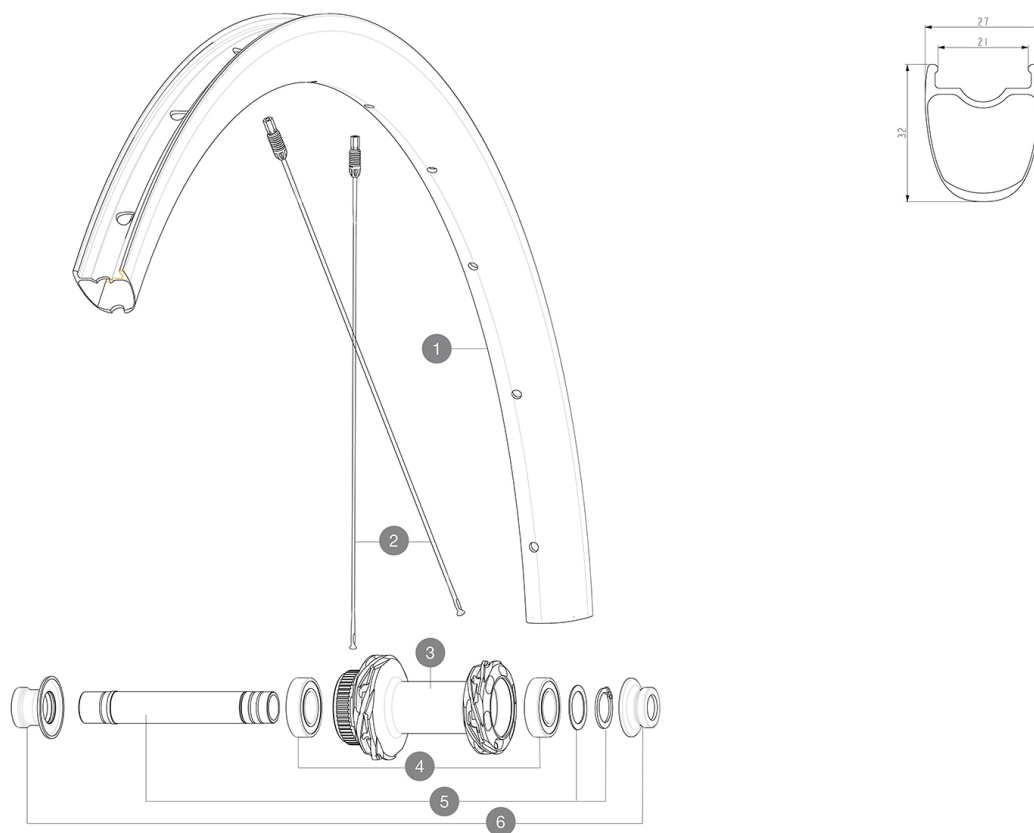

MAVIC Cosmic SLS 32 Disc

1
2021
FRONT

REFERENCES WHEELS

F90241 Cosmic SLS 32 DCL Ft

RIMS

&NBSP;:

1	LV4093200	Kit Front/Rear rim Cosmic SL 32 Disc
	LV2620100	UST RIM TAPE 25mm (for 21-24mm wide rim)

SPOKES

2	LV4163100	Kit 12 Front/Rear Cosmic SLS 32 Disc aero stainless spoke 28
---	-----------	--

HUB SHELLS

3	N/A	HUB BODY
4	LM4012900	KIT 2 BEARINGS 6902 15x28x7
5	LV2373300	KIT QRM AUTO FRONT AXLE 12mm > 2019
6	LV2374700	KIT FRONT ROAD FORK REST 12mm FOR J BENT DISC HUB

MAVIC *Cosmic SLS 32 Disc*

Specifications

WHEEL WEIGHTS