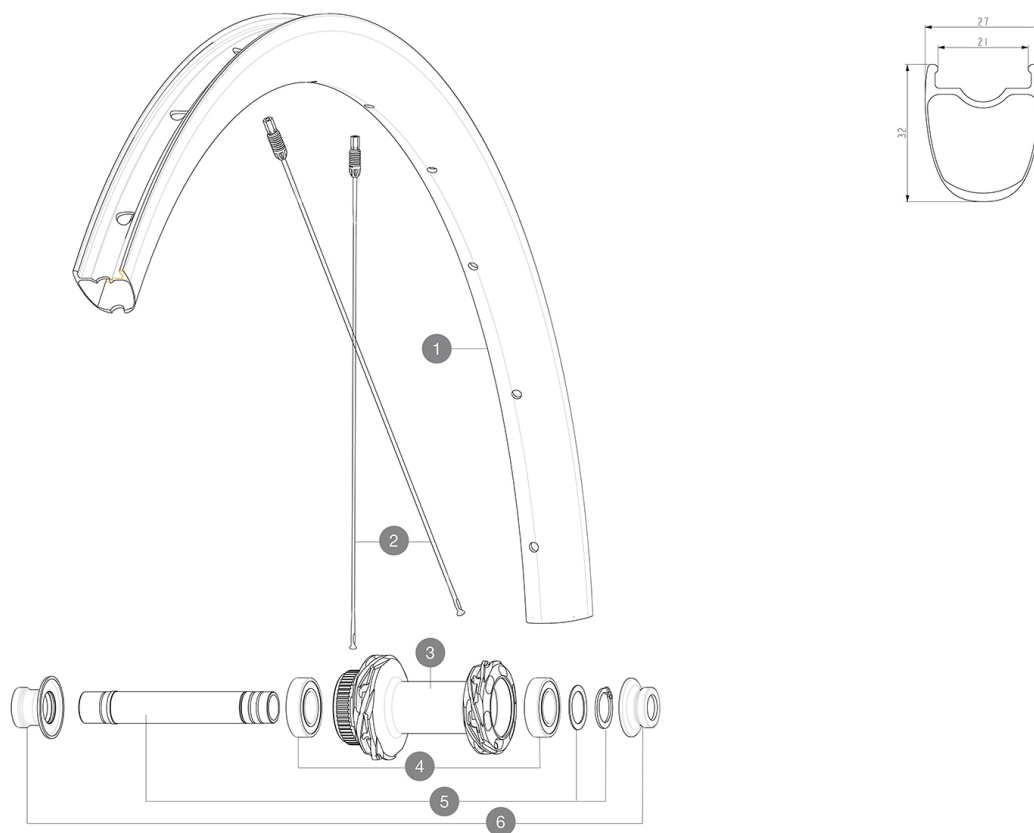

## REFERENCES WHEELS

F90241 Cosmic SLS 32 DCL Ft

### RIMS

&NBSP;:

|   |           |  |
|---|-----------|--|
| 1 | LV4093200 | Kit Front/Rear rim Cosmic SL 32 Disc     |
|   | LV2620100 | UST RIM TAPE 25mm (for 21-24mm wide rim) |

### SPOKES

|   |           |  |
|---|-----------|--|
| 2 | LV4163100 | Kit 12 Front/Rear Cosmic SLS 32 Disc aero stainless spoke 28 |
|---|-----------|--|

**MAVIC** *Cosmic SLS 32 Disc*

***Specifications***

WHEEL WEIGHTS