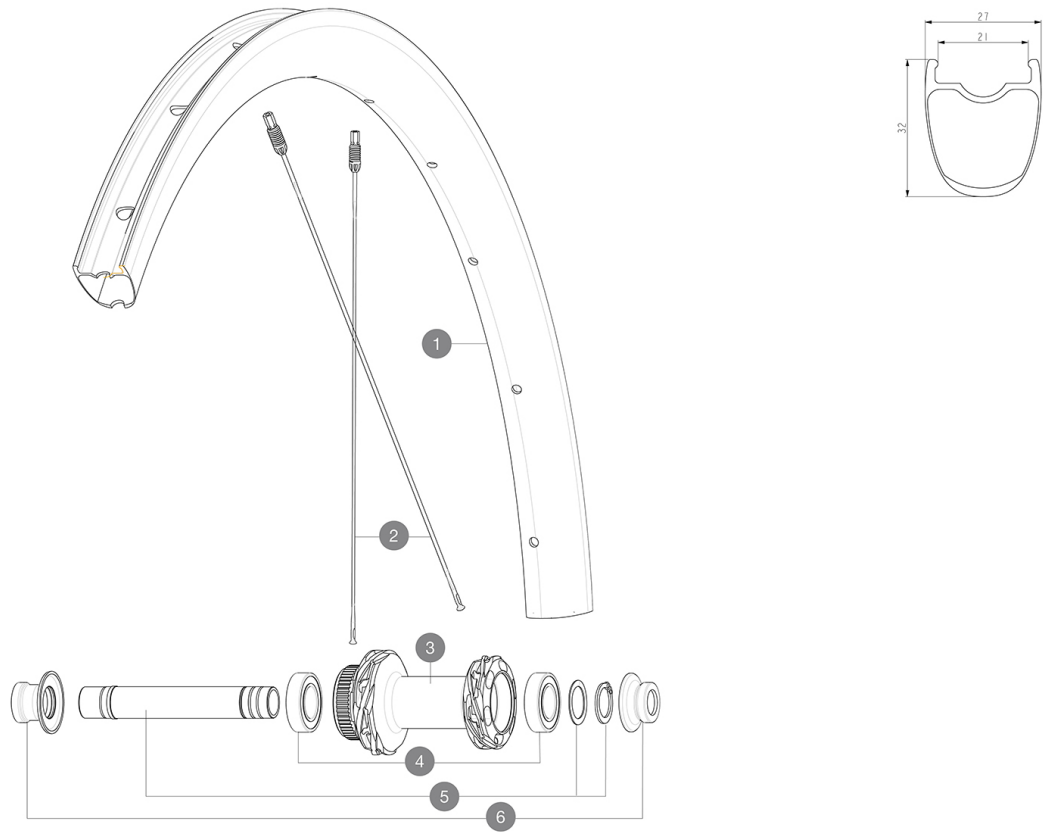

MAVIC Cosmic SLS 32 Disc

1
2021
FRONT

REFERENCES WHEELS

F90241 Cosmic SLS 32 DCL Ft

RIMS

&NBSP;:

1	LV4093200	Kit Front/Rear rim Cosmic SL 32 Disc
	LV2620100	UST RIM TAPE 25mm (for 21-24mm wide rim)

SPOKES

2	LV4163100	Kit 12 Front/Rear Cosmic SLS 32 Disc aero stainless spoke 28
---	-----------	--

HUB SHELLS

3	N/A	HUB BODY
4	LM4012900	KIT 2 BEARINGS 6902 15x28x7
5	LV2373300	KIT QRM AUTO FRONT AXLE 12mm > 2019
6	LV2374700	KIT FRONT ROAD FORK REST 12mm FOR J BENT DISC HUB

MAVIC *Cosmic SLS 32 Disc*

Specifications

WHEEL WEIGHTS