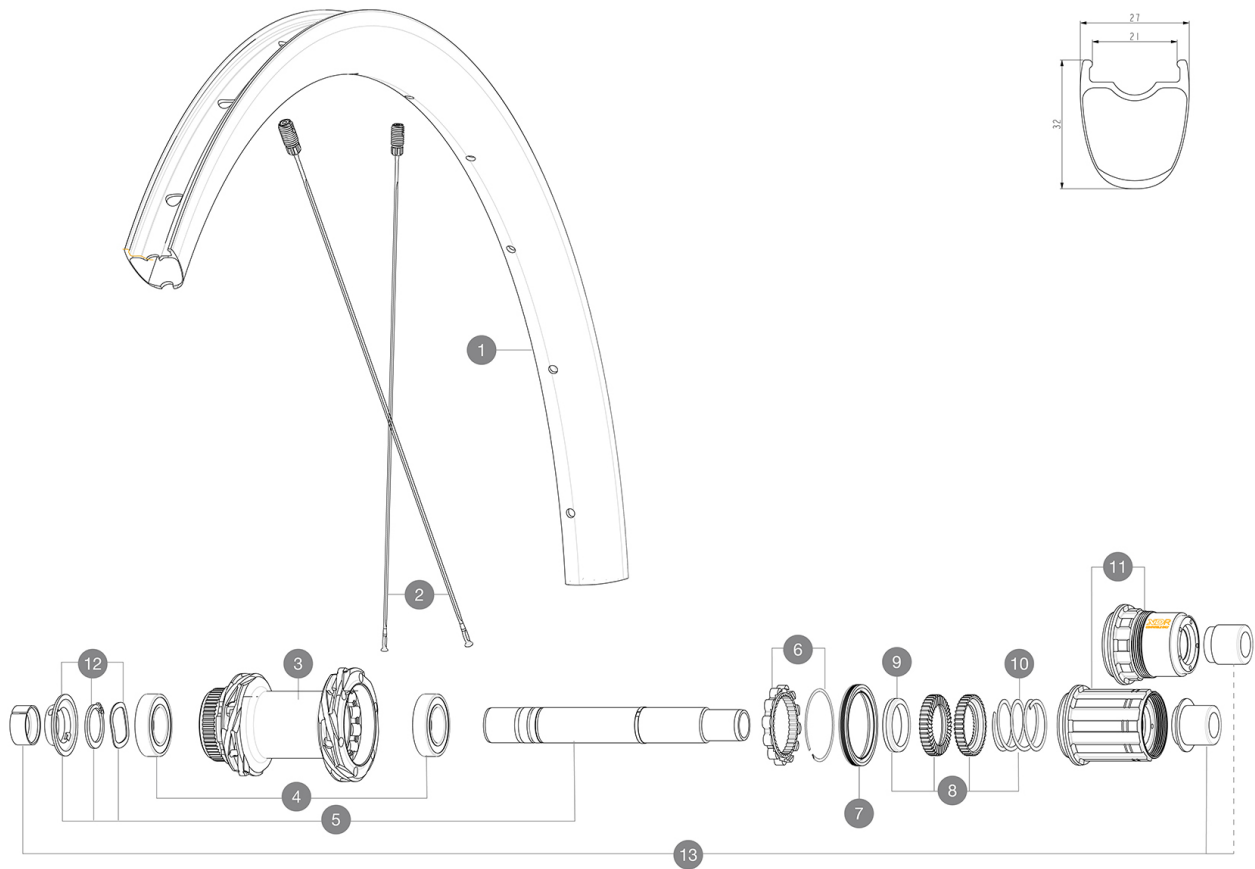

REFERENCES WHEELS

R36771 Cosmic SLS 32 DCL Rr

R39081 Cosmic SLS 32 DCL Rr XDR

RIMS

&NBSP;:

1	LV4093200	Kit Front/Rear rim Cosmic SL 32 Disc
	LV2620100	UST RIM TAPE 25mm (for 21-24mm wide rim)

SPOKES

2	LV4163100	Kit 12 Front/Rear Cosmic SLS 32 Disc aero stainless spoke 28
---	-----------	--

HUB SHELLS

3	N/A	HUB BODY
4	LM4007600	HUB BEARINGS 17x30x7 6903 x 2
5	LV2373400	KIT ID360 135/142 DCL L1 AXLE WITH CLIP
6	LV2252700	KIT ID360 INSERT SHAPED EAR LOBE > 2017
7	LV2251600	KIT ID360 SEAL + GREASE
8	LV2251700	KIT ID360 2 RATCHETS + SPRING + GREASE
9	LV2500500	KIT ID360 3 PADS NOISE REDUCING
10	LV2251800	KIT 3 ID360 ROAD SPRINGS
11	LV3430100	HG11 Freewheel Body ID360
11	LV2580100	FREEHUB BODY XD Road ID360
12	LV2373000	KIT ADJUST. SYSTEM QRM AUTO ID360 for 17x30x7 bearing
13	LV2510700	ID360V2RrAxleAdapt12x142/148

MAVIC *Cosmic SLS 32 Disc*

Specifications

WHEEL WEIGHTS