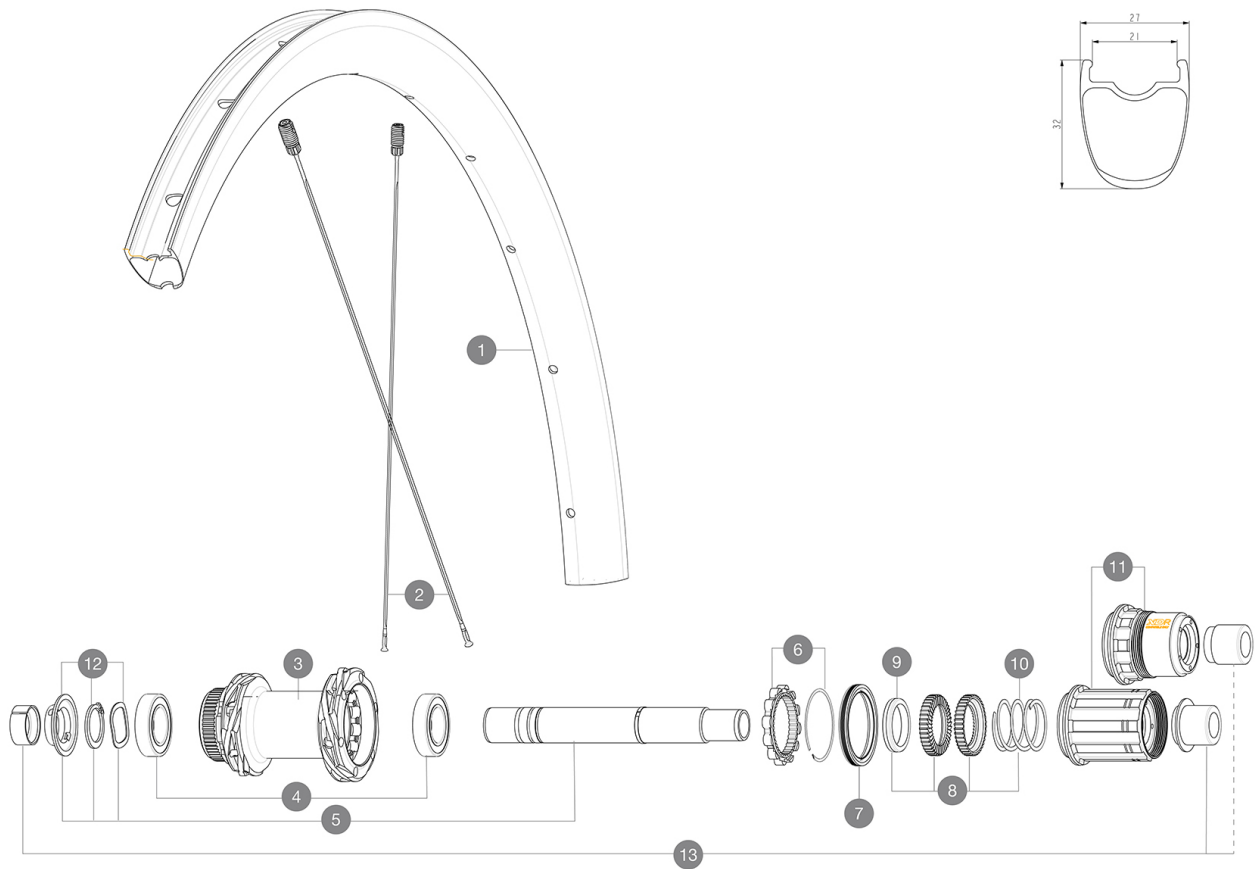

# MAVIC Cosmic SLS 32 Disc

1  
2021  
REAR

## REFERENCES WHEELS

R36771 Cosmic SLS 32 DCL Rr

R39081 Cosmic SLS 32 DCL Rr XDR

## HUB SHELLS

3	N/A	HUB BODY
4	LM4007600	HUB BEARINGS 17x30x7 6903 x 2
5	LV2373400	KIT ID360 135/142 DCL L1 AXLE WITH CLIP
6	LV2252700	KIT ID360 INSERT SHAPED EAR LOBE > 2017
7	LV2251600	KIT ID360 SEAL + GREASE
8	LV2251700	KIT ID360 2 RATCHETS + SPRING + GREASE
9	LV2500500	KIT ID360 3 PADS NOISE REDUCING
10	LV2251800	KIT 3 ID360 ROAD SPRINGS
11	LV3430100	HG11 Freewheel Body ID360
11	LV2580100	FREEHUB BODY XD Road ID360
12	LV2373000	KIT ADJUST. SYSTEM QRM AUTO ID360 for 17x30x7 bearing
13	LV2510700	ID360V2RrAxleAdapt12x142/148

**MAVIC** *Cosmic SLS 32 Disc*

***Specifications***

WHEEL WEIGHTS