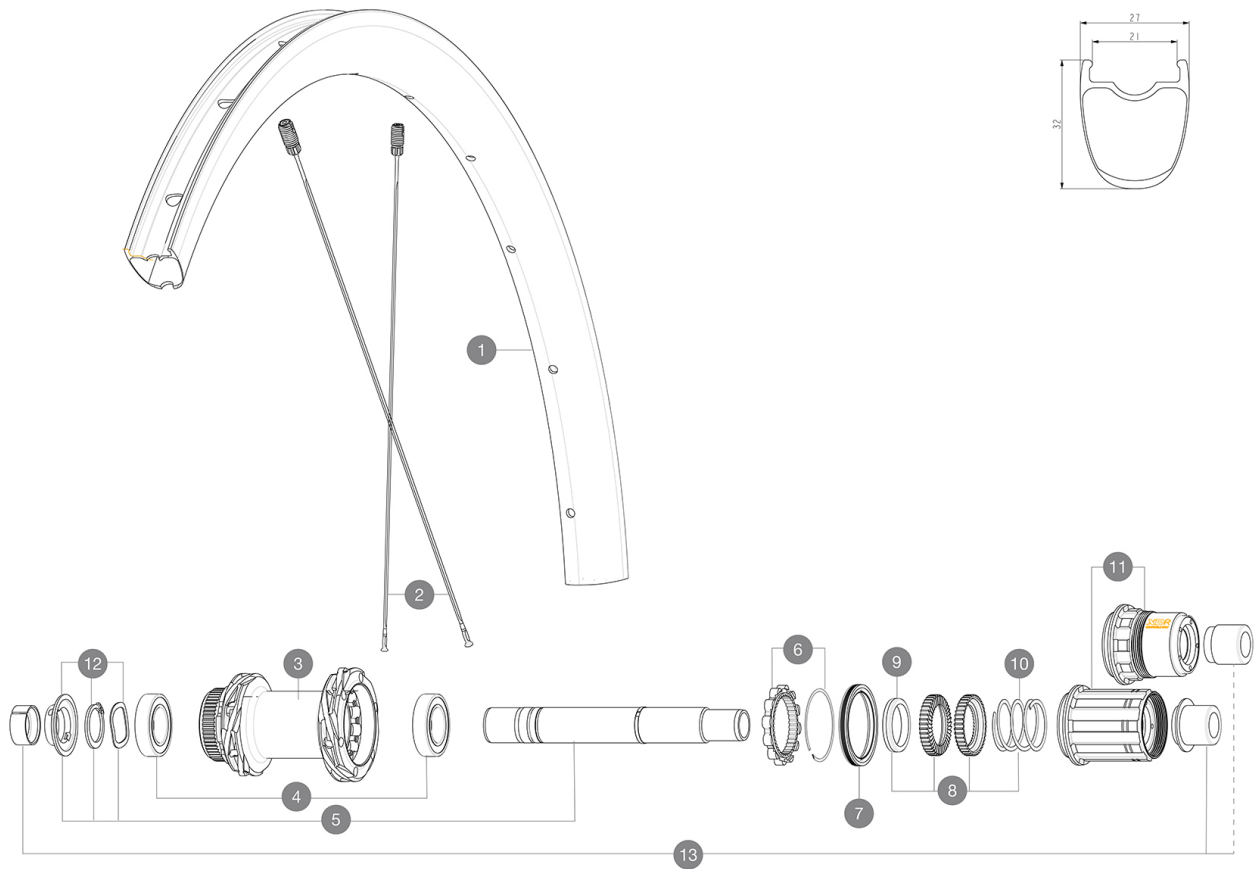

MAVIC Cosmic SLS 32 Disc

1
2021
REAR

REFERENCES WHEELS

R36771 Cosmic SLS 32 DCL Rr

R39081 Cosmic SLS 32 DCL Rr XDR

RIMS

&NBSP;:

1	LV4093200	Kit Front/Rear rim Cosmic SL 32 Disc
	LV2620100	UST RIM TAPE 25mm (for 21-24mm wide rim)

SPOKES

2	LV4163100	Kit 12 Front/Rear Cosmic SLS 32 Disc aero stainless spoke 28
---	-----------	--

HUB SHELLS

3	N/A	HUB BODY
4	LM4007600	HUB BEARINGS 17x30x7 6903 x 2
5	LV2373400	KIT ID360 135/142 DCL L1 AXLE WITH CLIP
6	LV2252700	KIT ID360 INSERT SHAPED EAR LOBE > 2017
7	LV2251600	KIT ID360 SEAL + GREASE
8	LV2251700	KIT ID360 2 RATCHETS + SPRING + GREASE
9	LV2500500	KIT ID360 3 PADS NOISE REDUCING
10	LV2251800	KIT 3 ID360 ROAD SPRINGS
11	LV3430100	HG11 Freewheel Body ID360
11	LV2580100	FREEHUB BODY XD Road ID360
12	LV2373000	KIT ADJUST. SYSTEM QRM AUTO ID360 for 17x30x7 bearing
13	LV2510700	ID360V2RrAxleAdapt12x142/148

MAVIC *Cosmic SLS 32 Disc*

Specifications

WHEEL WEIGHTS