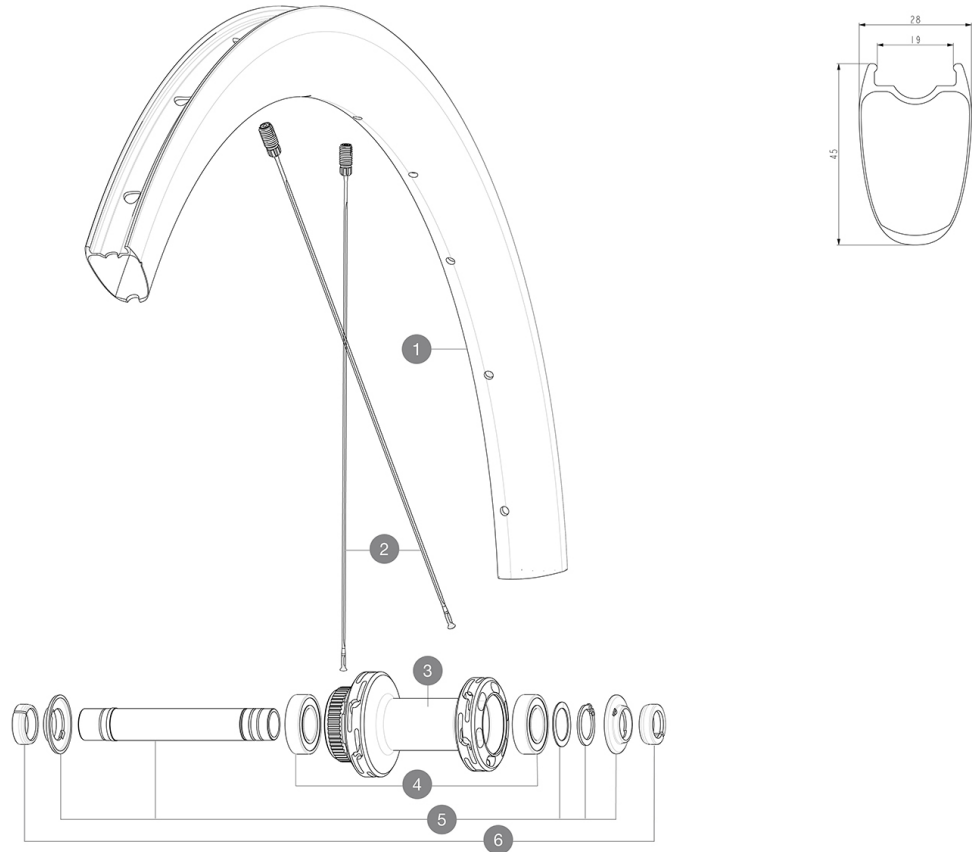

**MAVIC** *Cosmic SL 45 Disc*

ASTM CATEGORY 2 : road and offroad with jumps less than 15cm

For a longer longevity of the wheel, Mavic recommends that the total weight supported by the wheels doesn't exceed 120kg, bike included

Recommended tyre sizes: 25 to 32 mm

Max. Pressure: see indication on wheel and tyre. If they differ, use the lowest of the 2

**REFERENCES WHEELS**

F90291 Cosmic SL 45 DCL Ft

**RIMS**

&NBSP;:

1	LV4092800	Kit Front/Rear rim Cosmic SL 45 Disc
	LV2620100	UST RIM TAPE 25mm (for 21-24mm wide rim)

### SPOKES

- **Material** : steel
- **Shape** : straight pull, flat, double butted
- **Nipples** : brass, ABS
- **Count** : 24 front and rear
- **Lacing** : front and rear crossed 2, contactless

### WHEEL WEIGHTS

730