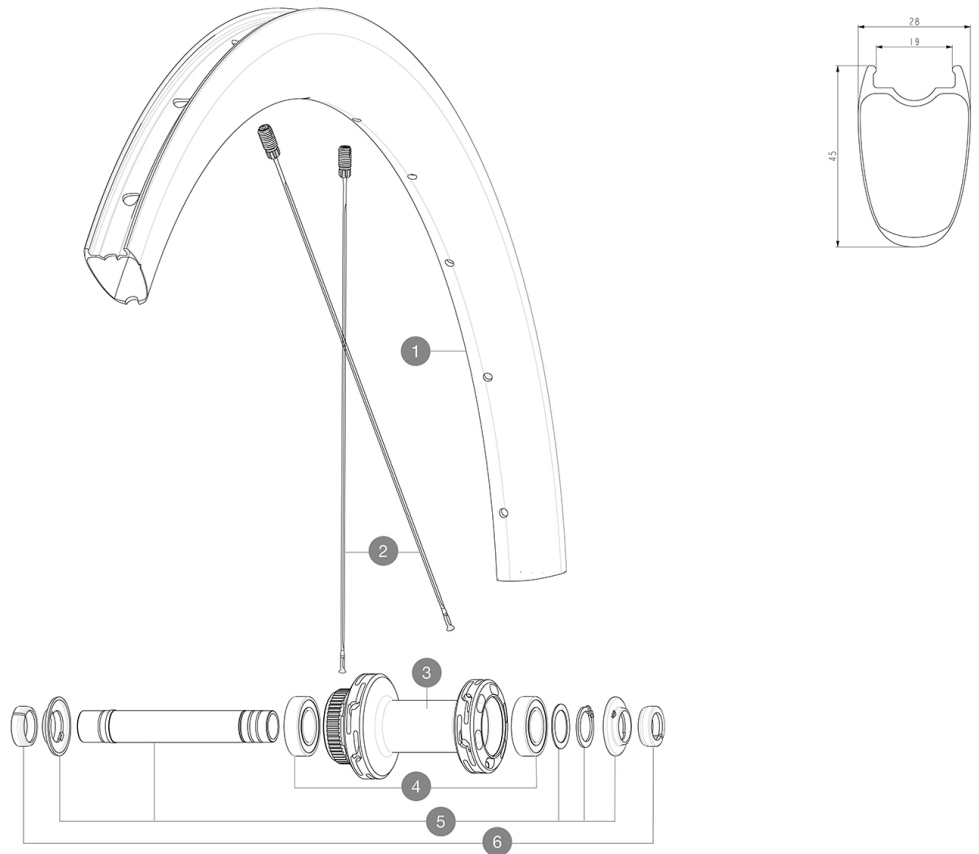

MAVIC Cosmic SL 45 Disc

REFERENCES WHEELS

F90291 Cosmic SL 45 DCL Ft

ASTM CATEGORY 2 : road and offroad with jumps less than 15cm
 For a longer longevity of the wheel, Mavic recommends that the total weight supported by the wheels doesn't exceed 120kg, bike included
 Recommended tyre sizes: 25 to 32 mm
 Max. Pressure: see indication on wheel and tyre. If they differ, use the lowest of the 2

HUB SHELLS

3	N/A	HUB BODY
4	LM4012900	KIT 2 BEARINGS 6902 15x28x7
5	LV2373300	KIT QRM AUTO FRONT AXLE 12mm > 2019
6	LV2680500	12mm Road Axle Cap QRM Auto

MAVIC Cosmic SL 45 Disc

2021
FRONT

DELIVERED WITH

Front QR adapters (996 941 01 for MTB or B41 043 01 for road)	
Rear QR adapters for Instant Drive 360 (B49 894 01)	
UST valve and accessories (129 838 01)	
User guide	

Specifications

RIMS

- **Material** : 100% carbon fiber
 - **Height** : 45 mm
 - **Drilling** : traditional
- Disc brake specific profile
- **Tire** : UST Tubeless and tubetype
 - **Internal width** : 19 mm
 - **ETRTO size** : 622x19TC Road
- UST

SPOKES

- **Material** : steel
- **Shape** : straight pull, flat, double butted
- **Nipples** : brass, ABS
- **Count** : 24 front and rear
- **Lacing** : front and rear crossed 2, contactless

WHEEL HUB

- **Front and rear bodies** : aluminum
 - **Axle material** : aluminum
 - **Front** : Quick release and 12x100 through axle compatible
 - **Rear** : Quick Release, 12x142 and 12x135 compatible
- Infinity Hub
Instant Drive 360
QRM Auto