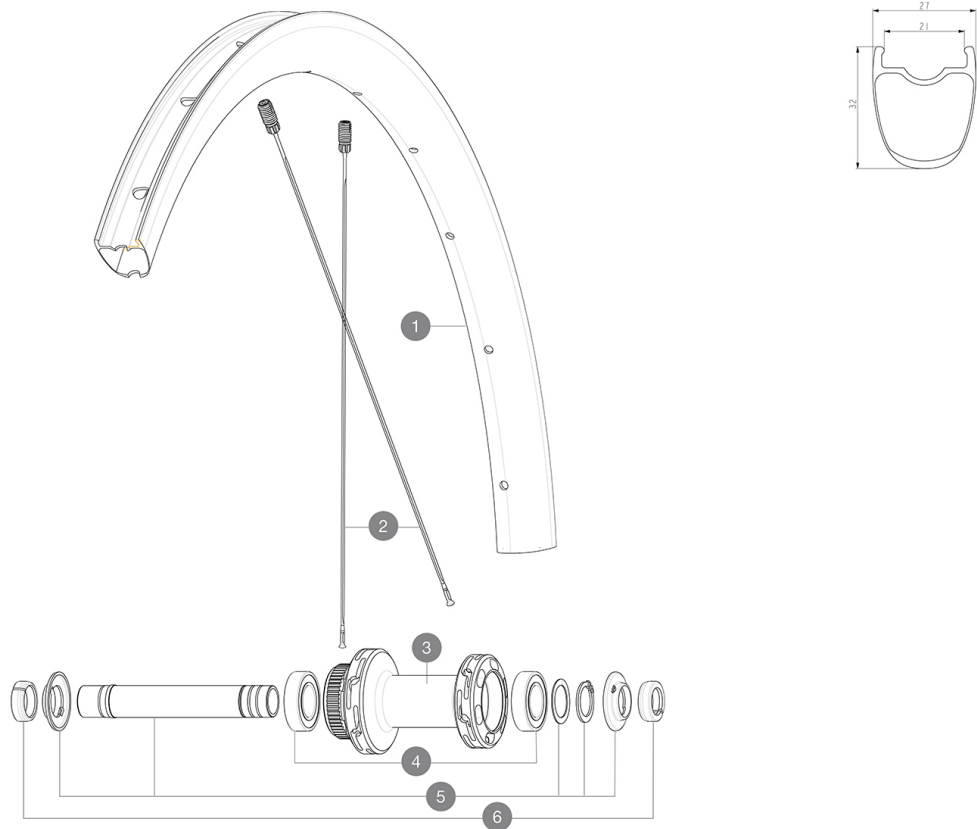

MAVIC Cosmic SL 32 Disc

1
2021
FRONT

ASTM CATEGORY 2 : road and offroad with jumps less than 15cm
For a longer longevity of the wheel, Mavic recommends that the total weight supported by the wheels doesn't exceed 120kg, bike included
Recommended tyre sizes: 25 to 32 mm
Max. Pressure: see indication on wheel and tyre. If they differ, use the lowest of the 2

REFERENZEN RÄDER

F90321 Cosmic SL 32 DCL Ft

RIMS

&NBSP;:

1	LV4093200	Kit Front/Rear rim Cosmic SL 32 Disc
	LV2620100	UST RIM TAPE 25mm (for 21-24mm wide rim)

SPOKES

2	LV4163400	Kit 12 Front/Rear Cosmic SL 32 Disc butted stainless spoke 2
---	-----------	--

Specifications

FELGEN

- **Material** : 100% carbon fiber
 - **Height** : 32mm
 - **Drilling** : traditional
- Disc brake specific profile
- **Tire** : UST Tubeless and tubetype
 - **Internal width** : 21 mm
 - **ETRTO size** : 622x21TC ROAD
- UST

SPEICHEN

- **Material** : steel
- **Shape** : straight pull, flat, double butted
- **Nipples** : brass, ABS
- **Count** : 24 front and rear
- **Lacing** : front and rear crossed 2, contactless

RADNABE

- **Front and rear bodies** : aluminum
 - **Axle material** : aluminum
 - **Front** : Quick release and 12x100 through axle compatible
 - **Rear** : Quick Release, 12x142 and 12x135 compatible
- Infinity Hub
Instant Drive 360
QRM Auto