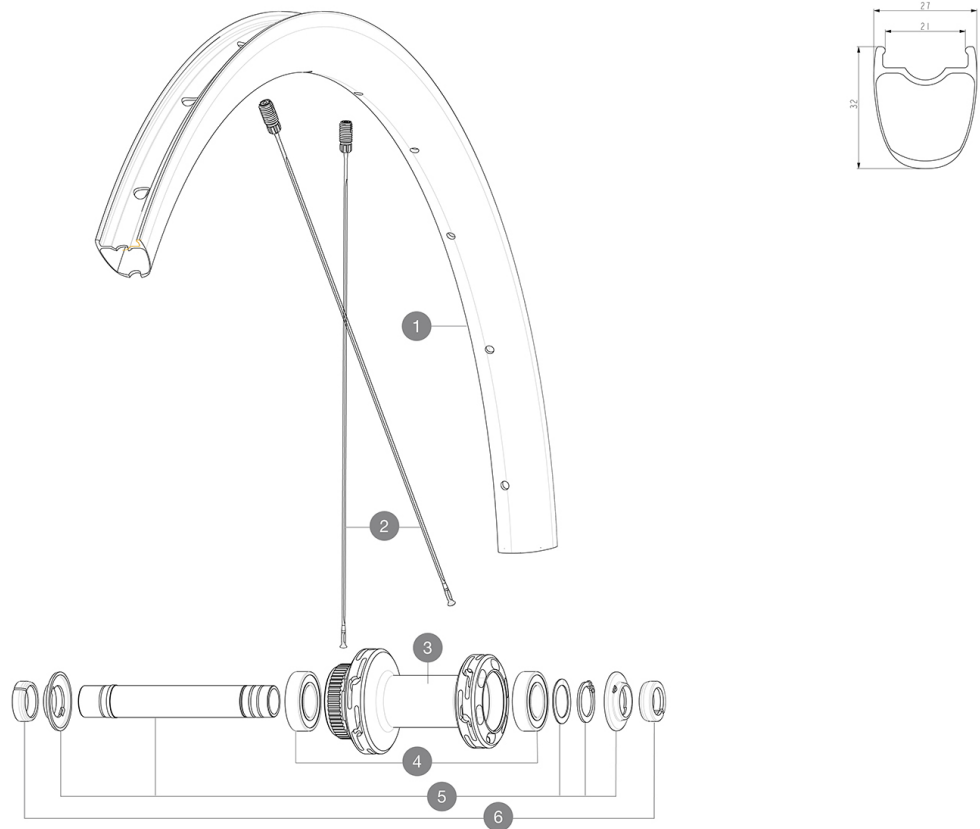

MAVIC Cosmic SL 32 Disc

1
2021
FRONT

ASTM CATEGORY 2 : road and offroad with jumps less than 15cm
For a longer longevity of the wheel, Mavic recommends that the total weight supported by the wheels doesn't exceed 120kg, bike included
Recommended tyre sizes: 25 to 32 mm
Max. Pressure: see indication on wheel and tyre. If they differ, use the lowest of the 2

REFERENCES WHEELS

F90321 Cosmic SL 32 DCL Ft

RIMS

&NBSP;:

1	LV4093200	Kit Front/Rear rim Cosmic SL 32 Disc
	LV2620100	UST RIM TAPE 25mm (for 21-24mm wide rim)

SPOKES

2	LV4163400	Kit 12 Front/Rear Cosmic SL 32 Disc butted stainless spoke 2
---	-----------	--

HUB SHELLS

3	N/A	HUB BODY
4	LM4012900	KIT 2 BEARINGS 6902 15x28x7
5	LV2373300	KIT QRM AUTO FRONT AXLE 12mm > 2019
6	LV2680500	12mm Road Axle Cap QRM Auto

MAVIC Cosmic SL 32 Disc

2021
FRONT

DELIVERED WITH

Front QR adapters (996 941 01 for MTB or B41 043 01 for road)	
Rear QR adapters for Instant Drive 360 (B49 894 01)	
UST valve and accessories (129 838 01)	
User guide	

SPOKES

- **Material** : steel
- **Shape** : straight pull, flat, double butted
- **Nipples** : brass, ABS
- **Count** : 24 front and rear
- **Lacing** : front and rear crossed 2, contactless

WHEEL HUB

- **Front and rear bodies** : aluminum
 - **Axle material** : aluminum
 - **Front** : Quick release and 12x100 through axle compatible
 - **Rear** : Quick Release, 12x142 and 12x135 compatible
- Infinity Hub
Instant Drive 360
QRM Auto