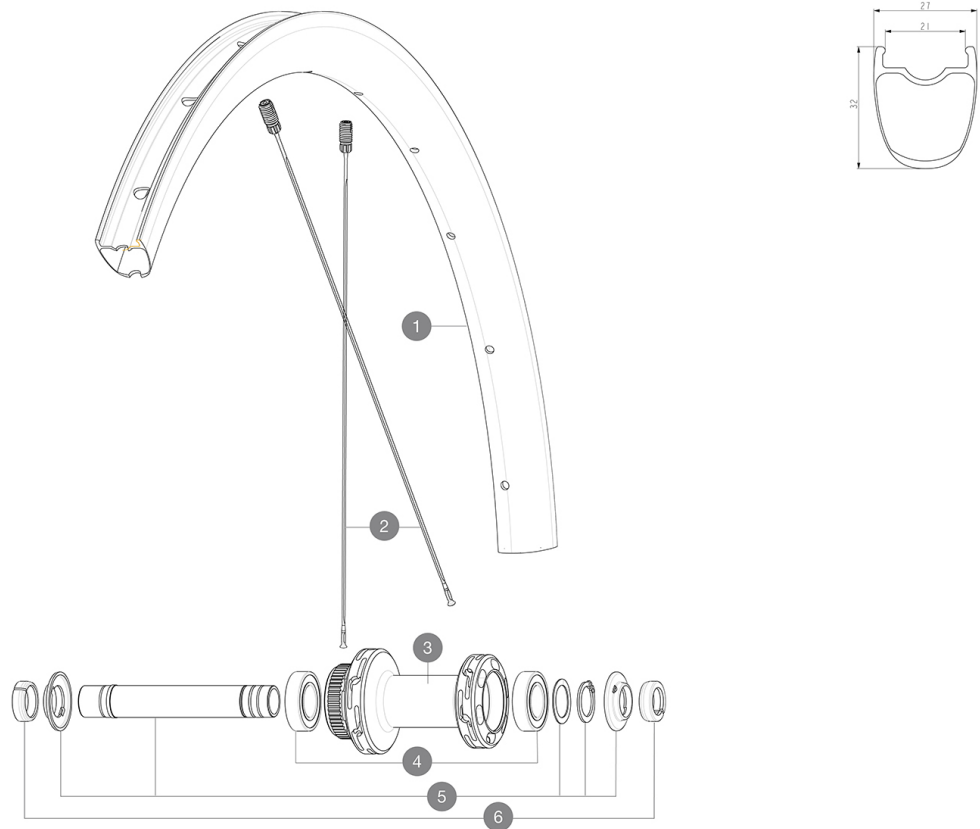

MAVIC Cosmic SL 32 Disc

ASTM CATEGORY 2 : road and offroad with jumps less than 15cm
 For a longer longevity of the wheel, Mavic recommends that the total weight supported by the wheels doesn't exceed 120kg, bike included
 Recommended tyre sizes: 25 to 32 mm
 Max. Pressure: see indication on wheel and tyre. If they differ, use the lowest of the 2

REFERENCES WHEELS

F90321 Cosmic SL 32 DCL Ft

RIMS

&NBSP;:

1	LV4093200 LV2620100	Kit Front/Rear rim Cosmic SL 32 Disc UST RIM TAPE 25mm (for 21-24mm wide rim)
---	------------------------	--

SPOKES

2	LV4163400	Kit 12 Front/Rear Cosmic SL 32 Disc butted stainless spoke 2
---	-----------	--

HUB SHELLS

3	N/A	HUB BODY
4	LM4012900	KIT 2 BEARINGS 6902 15x28x7
5	LV2373300	KIT QRM AUTO FRONT AXLE 12mm > 2019
6	LV2680500	12mm Road Axle Cap QRM Auto

MAVIC Cosmic SL 32 Disc

2021
FRONT

DELIVERED WITH

Front QR adapters (996 941 01 for MTB or B41 043 01 for road)	
Rear QR adapters for Instant Drive 360 (B49 894 01)	
UST valve and accessories (129 838 01)	
User guide	

UST

SPOKES

- **Material** : steel
- **Shape** : straight pull, flat, double butted
- **Nipples** : brass, ABS
- **Count** : 24 front and rear
- **Lacing** : front and rear crossed 2, contactless

WHEEL HUB