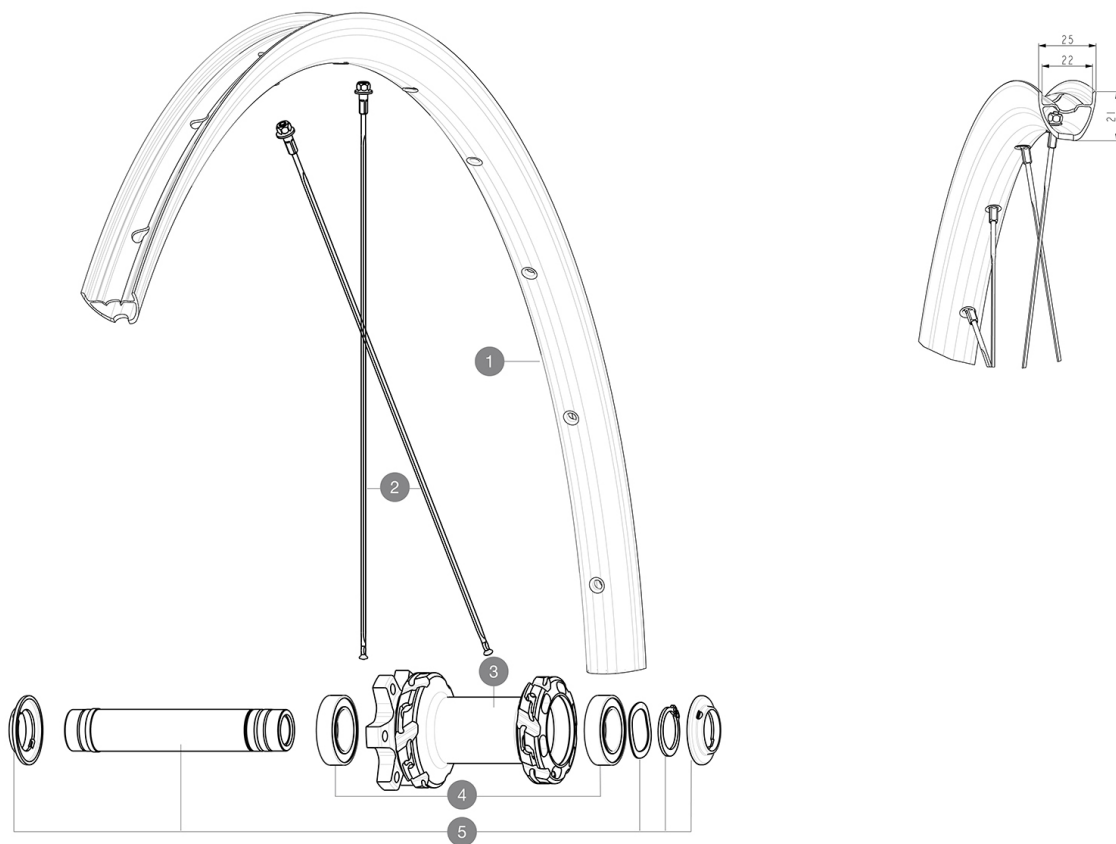

RÉFÉRENCES ROUES

JANTES

&NBSP;:

1	LV4092200	Kit Front rim EBM Allroad S
	LV2620100	UST RIM TAPE 25mm (for 21-24mm wide rim)

RAYONS

2	LV4162700	Kit 12 Front EBM Allroad S flat spoke 294 + steel nipple
---	-----------	--

MOYEUX

3	N/A	CORPS DE MOYEU
4	LV2500900	KIT BEARINGS 18x30x7 + WAVED WASHER + CLIP
5	LV2375500	Kit QRM auto front axle 100x12/15mm D6T

MAVIC *Allroad S EBM*

Spécifications POIDS ROUES