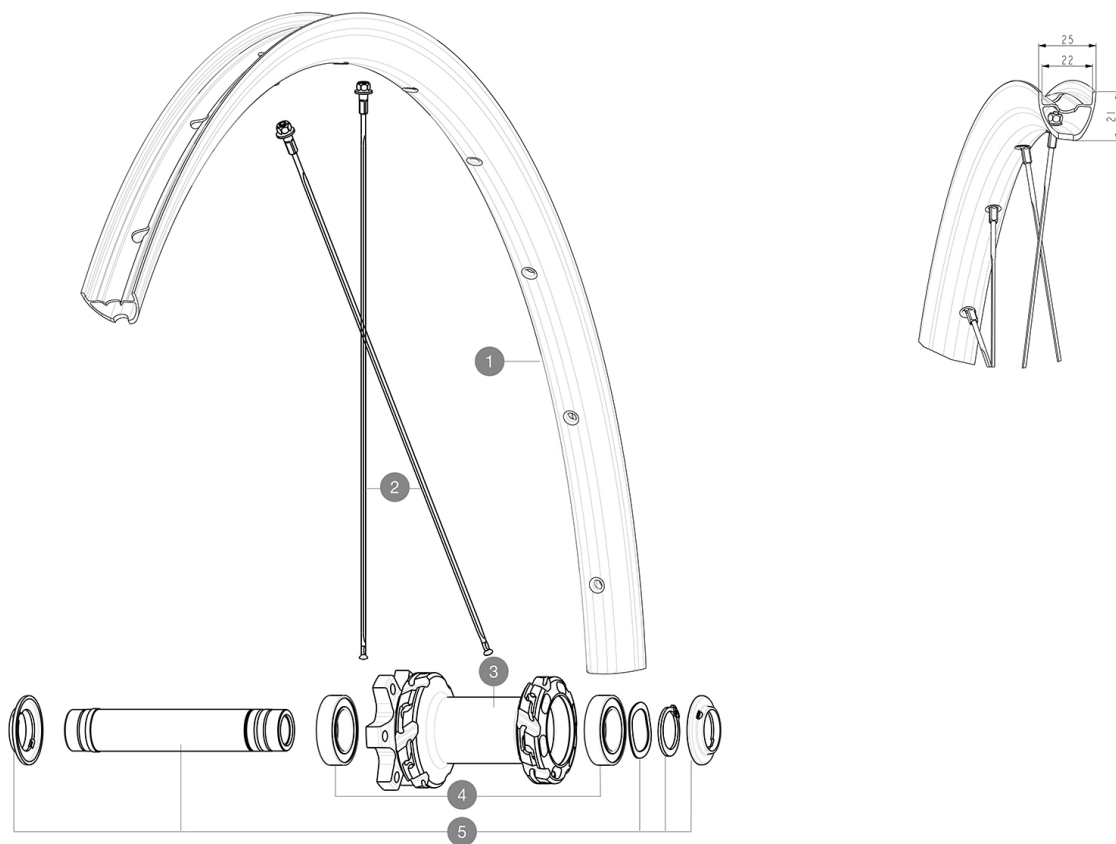

## RÉFÉRENCES ROUES

### JANTES

&NBSP;:

1	LV4092200	Kit Front rim EBM Allroad S
	LV2620100	UST RIM TAPE 25mm (for 21-24mm wide rim)

### RAYONS

2	LV4162700	Kit 12 Front EBM Allroad S flat spoke 294 + steel nipple
---	-----------	--

### MOYEUX

3	N/A	CORPS DE MOYEU
4	LV2500900	KIT BEARINGS 18x30x7 + WAVED WASHER + CLIP
5	LV2375500	Kit QRM auto front axle 100x12/15mm D6T